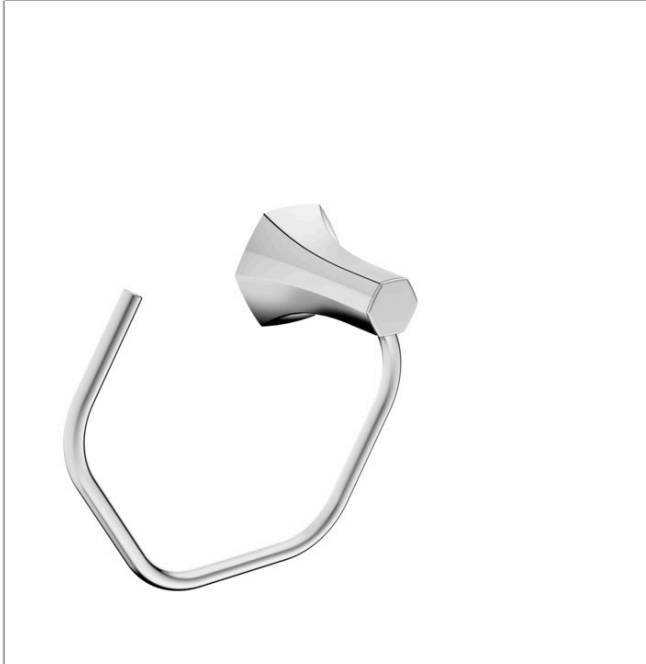

Locarno

Towel Ring

Finishes : **chrome** Part no. : **04836000**

Description

Features

- Wall-mounted

Product image

Scale drawing