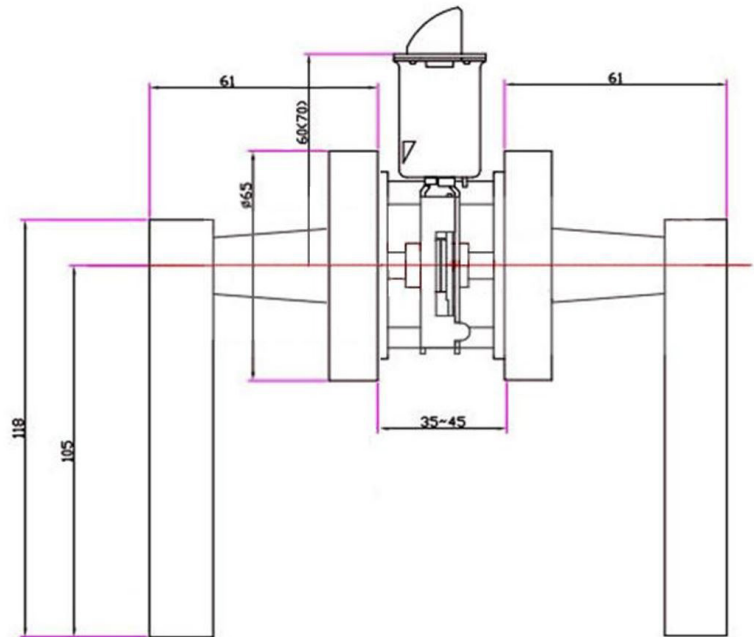

Eastport Bed and Bath Lever Satin Nickel

SPECIFICATIONS

MATERIAL CONSTRUCTION:	Zinc	KEYWAY:	N/A
LOCK FUNCTION:	Privacy	REMOVABLE CORE:	No
DEADBOLT FUNCTION:	N/A	LATCH FACEPLATE I:	Round Corner
EXTERIOR MAX PROJECTION:	2.4"	LATCH BACKSET:	Adj; 2-3/8" - 2-3/4"
INTERIOR MAX PROJECTION:	2.4"	LATCH TYPE:	2 Way (fixed faceplate)
KOB VS. LEVER:	Lever	LATCHBOLT THROW DISTANCE:	0.5"
KNOB DIMENSIONS:	N/A	# PINS IN CYLINDER:	N/A
LEVER LENGTH:	4.65"	ANTI-BUMP PIN INSTALLED:	N/A
ROSE DIMENSIONS:	2.56" H x 2.56" W x 2.56" D	# KEYS INCLUDED:	N/A
ROSETTE / ESCUTCHEON SHAPE:	Round	SPINDLE TYPE:	Square
CROSS BORE:	2.13"	MOUNTING HARDWARE INCLUDED:	Yes
EDGE BORE:	1"	TOOLS NEEDED FOR INSTALLATION:	Phillips Screwdriver
HANDING:	Reversible	ASSEMBLED WEIGHT:	N/A
REKEYABLE?:	No		