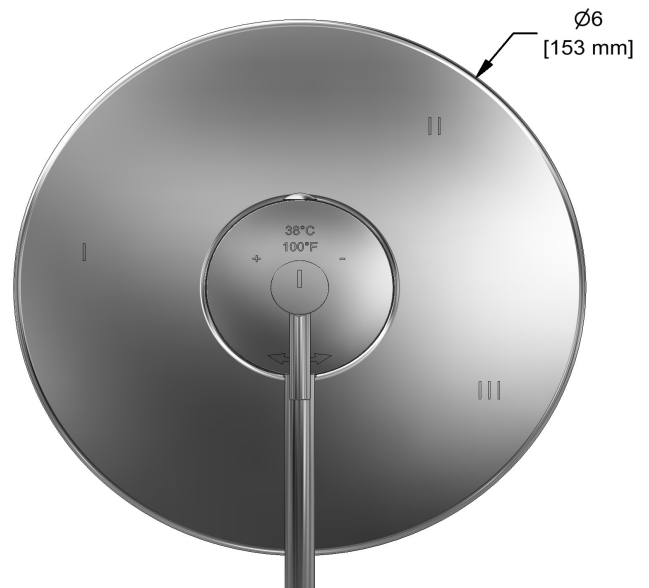

Sizes, models and finishes may differ from those presented.

Warranty

This **Riobel Inc.** product you have purchased carries a Limited Lifetime Warranty on the chrome, PVD finish, blacks and all working parts and is guaranteed from the initial purchase date against all manufacturing defects. All other finishes, including plastic components, are guaranteed for one year. All electric and/or electronic parts are covered by a 5-year limited warranty.

Customer Service

Ontario, West Canada : 888-287-5354 Quebec, Maritimes, United States : 866-473-8442