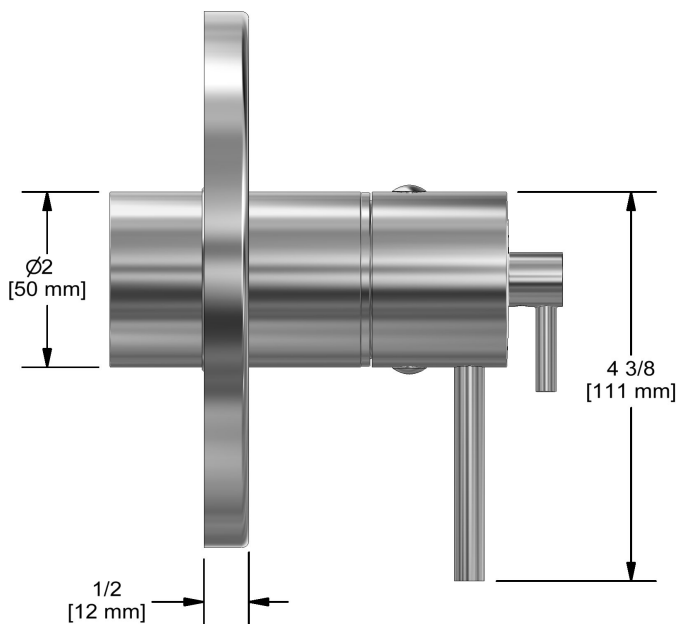

Sizes, models and finishes may differ from those presented.

Warranty

This **Riobel Inc.** product you have purchased carries a Limited Lifetime Warranty on the chrome, PVD finish, blacks and all working parts and is guaranteed from the initial purchase date against all manufacturing defects. All other finishes, including plastic components, are guaranteed for one year. All electric and/or electronic parts are covered by a 5-year limited warranty.

Customer Service

Ontario, West Canada : 888-287-5354 Quebec, Maritimes, United States : 866-473-8442