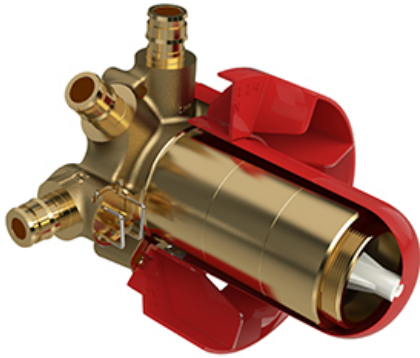

Customer Service

Ontario, West Canada : 888-287-5354 Quebec, Maritimes, United States : 866-473-8442

3-way Type T/P coaxial valve trim
TFM45

Specifications

Descriptions

- 6 positions (OFF, 1, 1 and 2, 2, 2 and 3, 3) share
- Trim only
- Thermostatic/pressure balance coaxial cartridge with check valves
- R45, R45-SPEX or R45-EX rough required to complete

Available flow

- 23 L/min, 6.0 gpm (US) 60psi

Certifications

- CSA B125.1
- ASME A112.18.1
- ASSE 1016
- CMR248 Approval
- ADA

Sizes, models and finishes may differ from those presented.

Warranty

This **Riobel Inc.** product you have purchased carries a Limited Lifetime Warranty on the chrome, PVD finish, blacks and all working parts and is guaranteed from the initial purchase date against all manufacturing defects. All other finishes, including plastic components, are guaranteed for one year. All electric and/or electronic parts are covered by a 5-year limited warranty.

Customer Service

Ontario, West Canada : 888-287-5354 Quebec, Maritimes, United States : 866-473-8442

3-way Type T/P coaxial valve rough without cartridge
 EXPANSION PEX
R45-EX

Specifications

Descriptions

- TXX45XX or TXX47XX trim required to complete
- Service valves
- Rough only
- Three 1/2" outlets EXPANSION PEX
- 1/2" inlet EXPANSION PEX
- Test cap