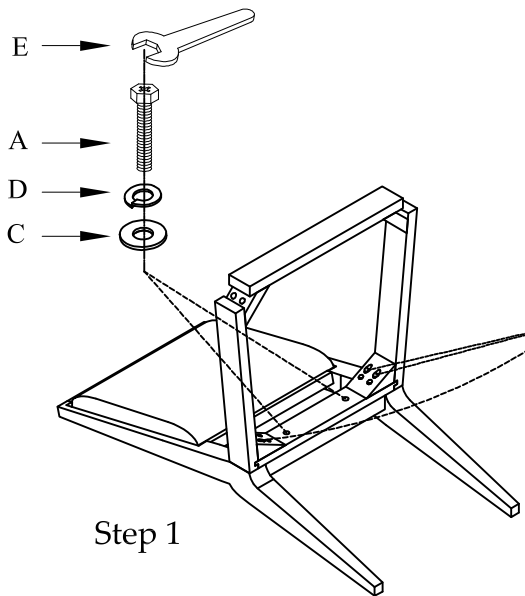

Item: 6150-75510-85 Linn Cove Upholstered Side Chair
 6150-75510-99 Linn Cove Upholstered Side Chair

Thank you for purchasing this quality product. Be sure to unpack carefully looking for small parts which may have come loose during shipment.

Read all instruction and study the drawing carefully before starting the assembly process:

HARDWARE PACK

NO	DRAWING	DESCRIPTION	SIZE	Q'TY
A		Hexagonal Bolt	Φ 5/16" × 2"	2PCS
B		Hexagonal Bolt	Φ 5/16" × 3"	4PCS
C		FLAT WASHER	Φ 5/16" × 19 × 2	10PCS
D		LOCK WASHER	Φ 5/16" × 12 × 3	10PCS
E		HEX WRENCH	12mm	1PC
F		Nut	Φ 5/16" × 12	4PCS

Note: "Before fully tightening the legs, ensure the chair is level"