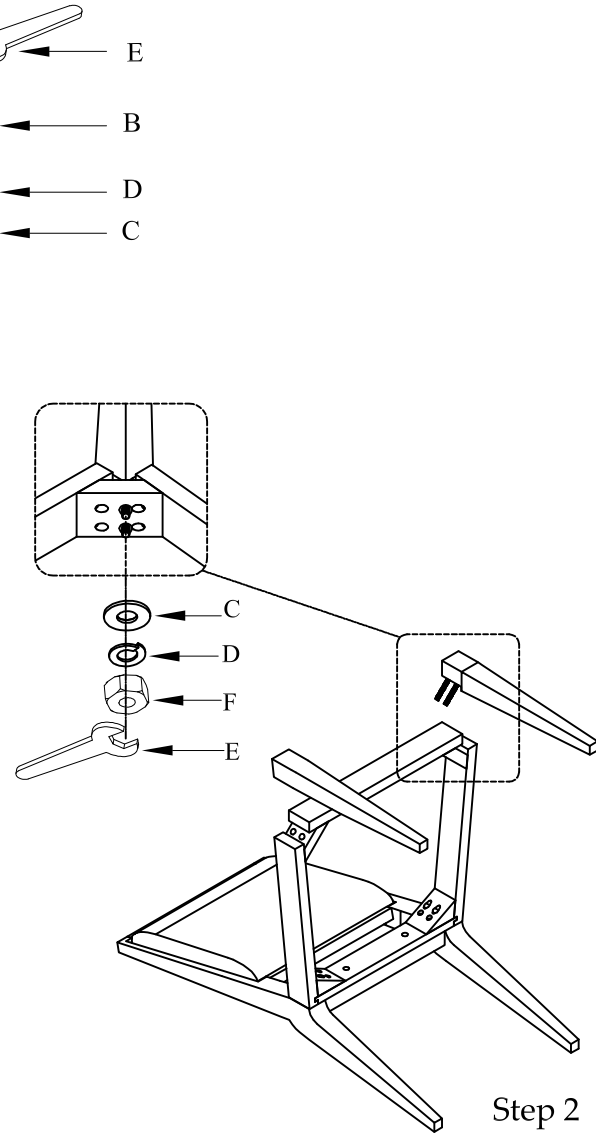

Item: 6150-75510-85 Linn Cove Upholstered Side Chair
 6150-75510-99 Linn Cove Upholstered Side Chair

Thank you for purchasing this quality product. Be sure to unpack carefully looking for small parts which may have come loose during shipment.

Read all instruction and study the drawing carefully before starting the assembly process:

HARDWARE PACK

NO	DRAWING	DESCRIPTION	SIZE	Q'TY
A		Hexagonal Bolt	Φ 5/16" × 2"	2PCS
B		Hexagonal Bolt	Φ 5/16" × 3"	4PCS
C		FLAT WASHER	Φ 5/16" × 19 × 2	10PCS
D		LOCK WASHER	Φ 5/16" × 12 × 3	10PCS
E		HEX WRENCH	12mm	1PC
F		Nut	Φ 5/16" × 12	4PCS

Note: "Before fully tightening the legs, ensure the chair is level"