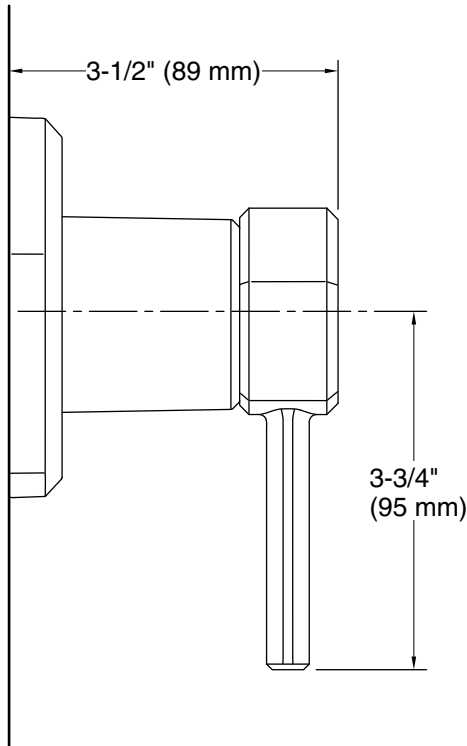

Installation

- Patented K-joint installation technology ensures consistent trim appearance, regardless of variability in valve rough-in
- Wall-mount
- Trim only; requires valve to complete installation (sold separately)

Technical Information

All product dimensions are nominal.

Spout:

Notes

ADA, OBC, CSA B651 compliant when installed to the specific requirements of these regulations.