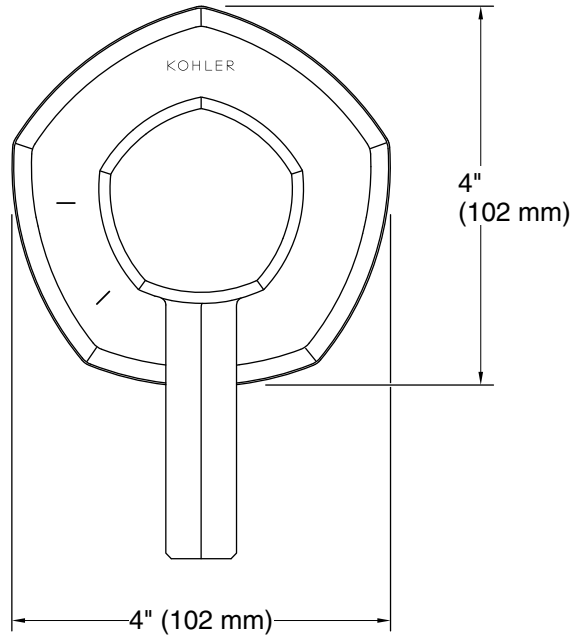

Installation

- Patented K-joint installation technology ensures consistent trim appearance, regardless of variability in valve rough-in
- Wall-mount
- Trim only; requires valve to complete installation (sold separately)

Required Products/Accessories

K-2977-K 3/4" Volume Control Valve

Codes/Standards

ASME A112.18.1/CSA B125.1
ADA
ICC/ANSI A117.1
CSA B651
OBC

KOHLER® Faucet Lifetime Limited Warranty

See website for detailed warranty information.

Technical Information

All product dimensions are nominal.

Spout:

Notes

ADA, OBC, CSA B651 compliant when installed to the specific requirements of these regulations.