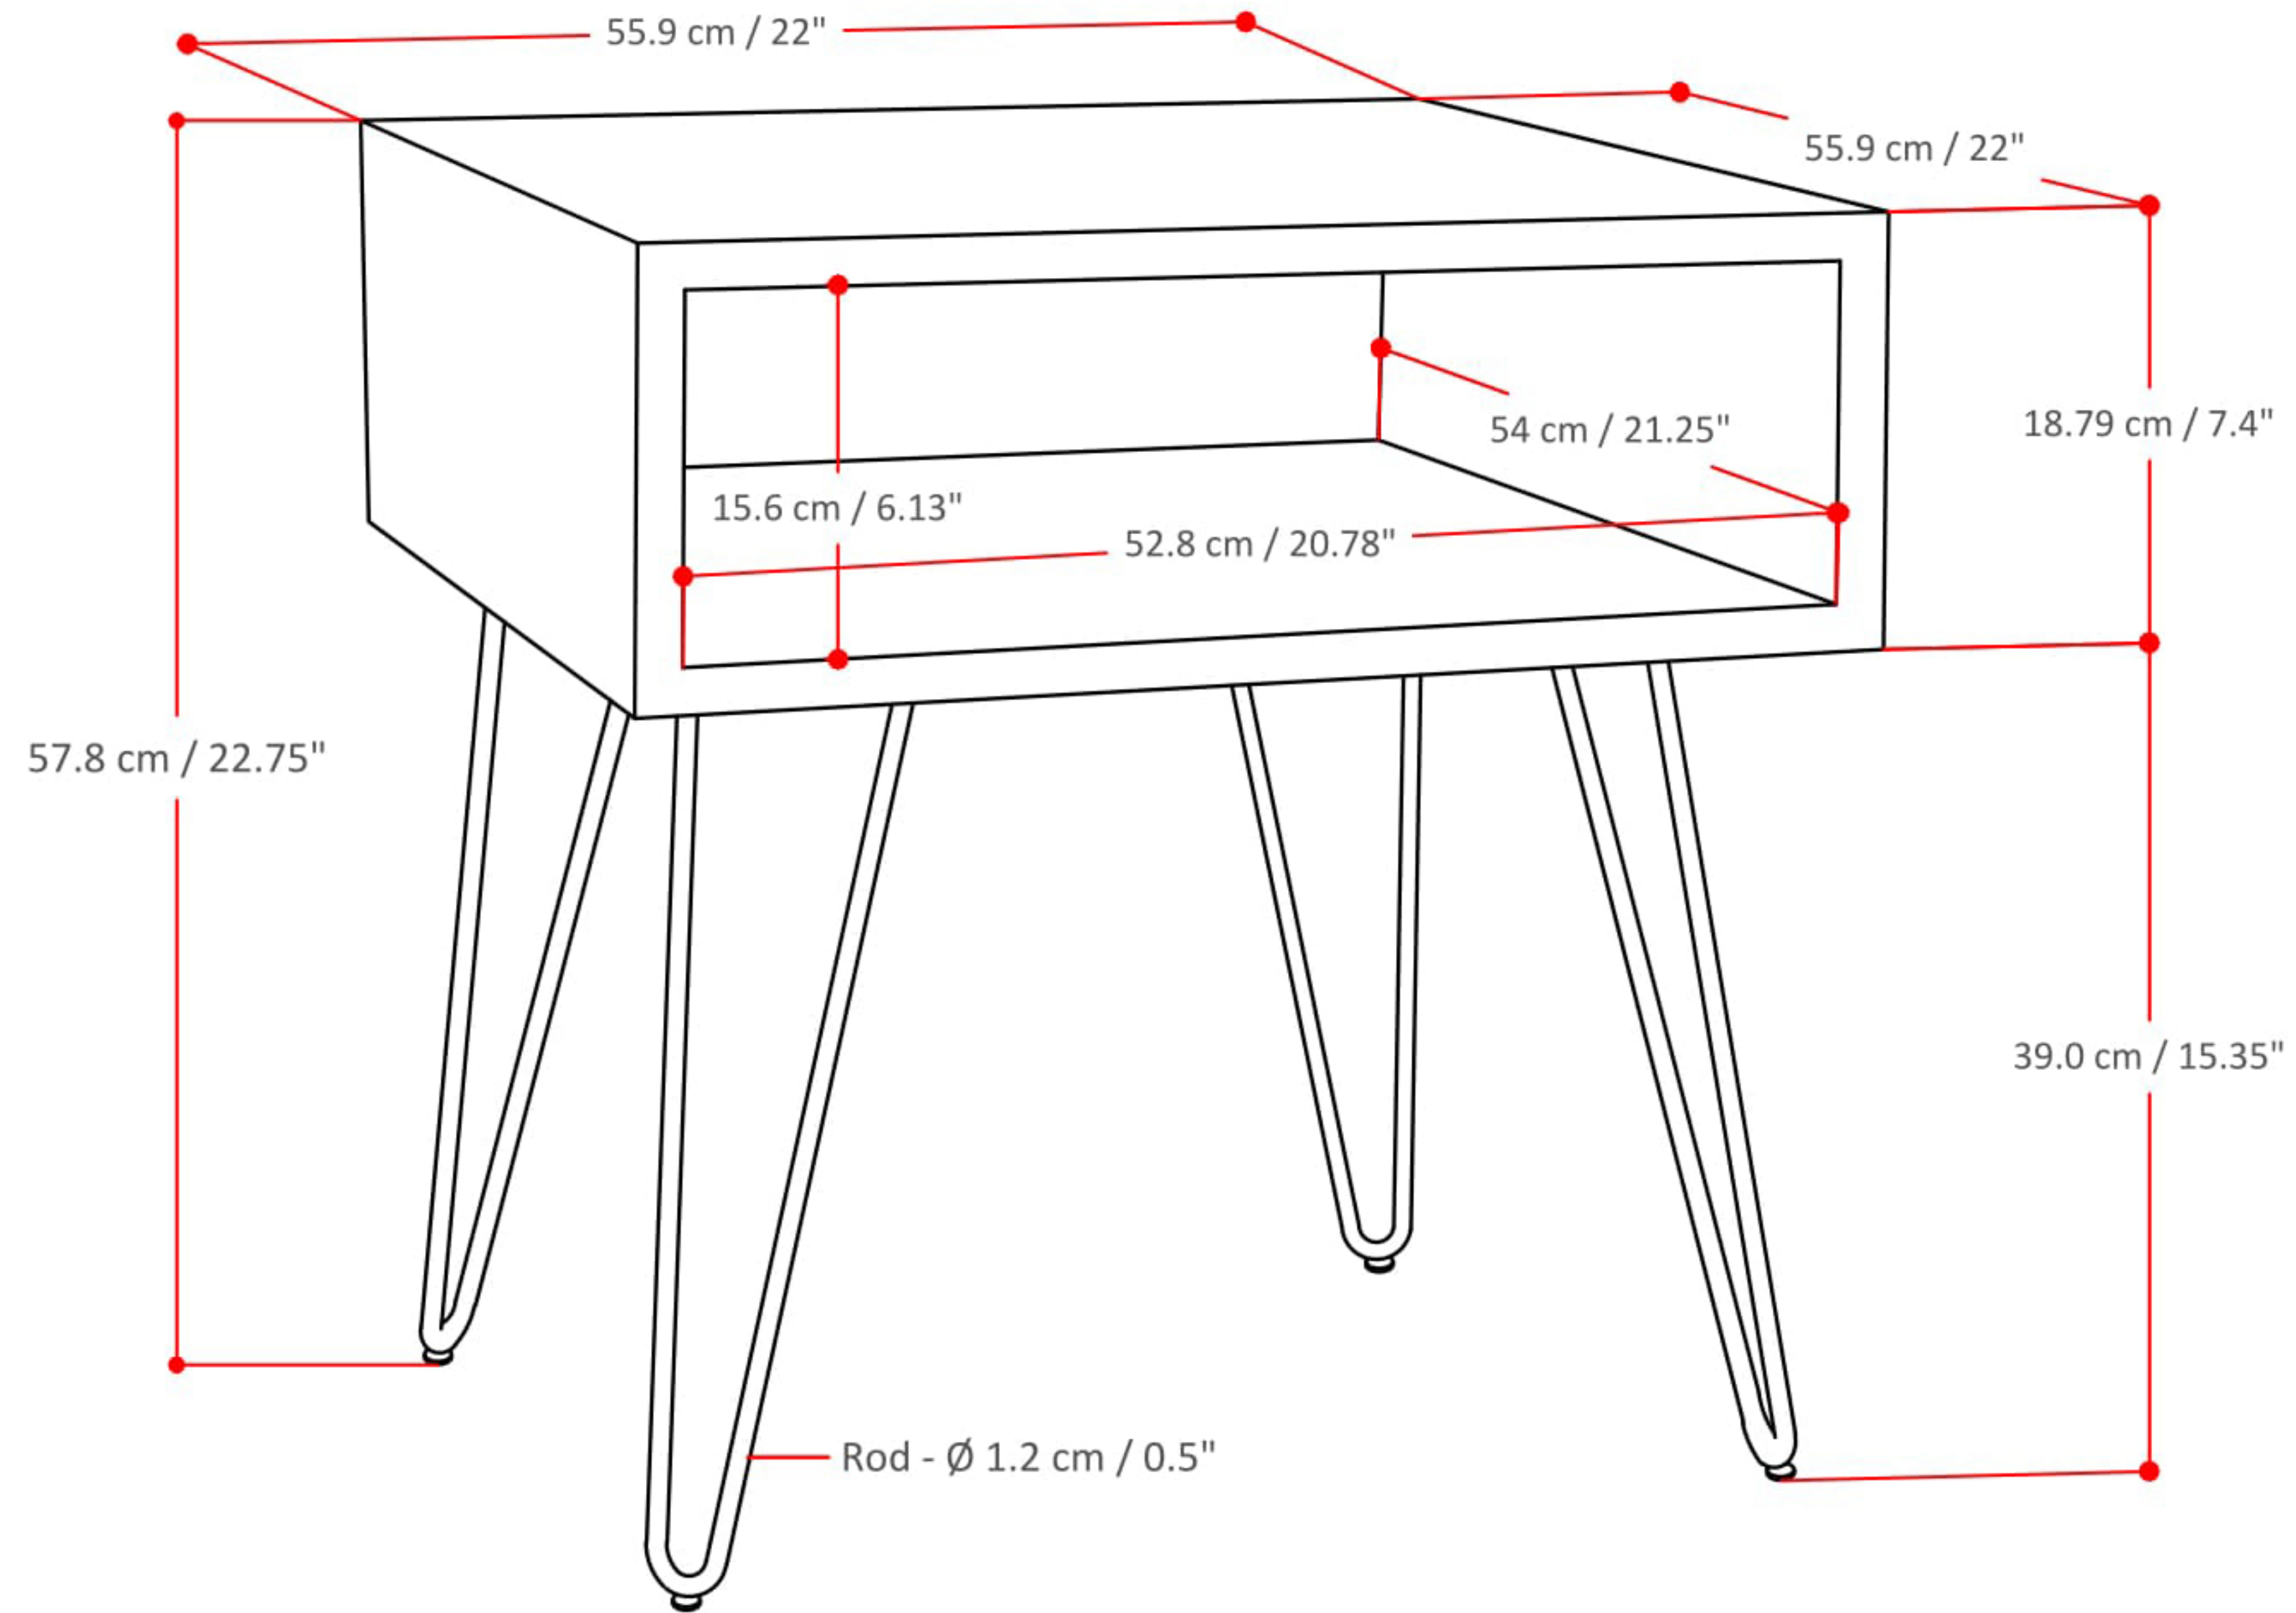

HUNTER END TABLE

Net Weight: 26.8 (lb)