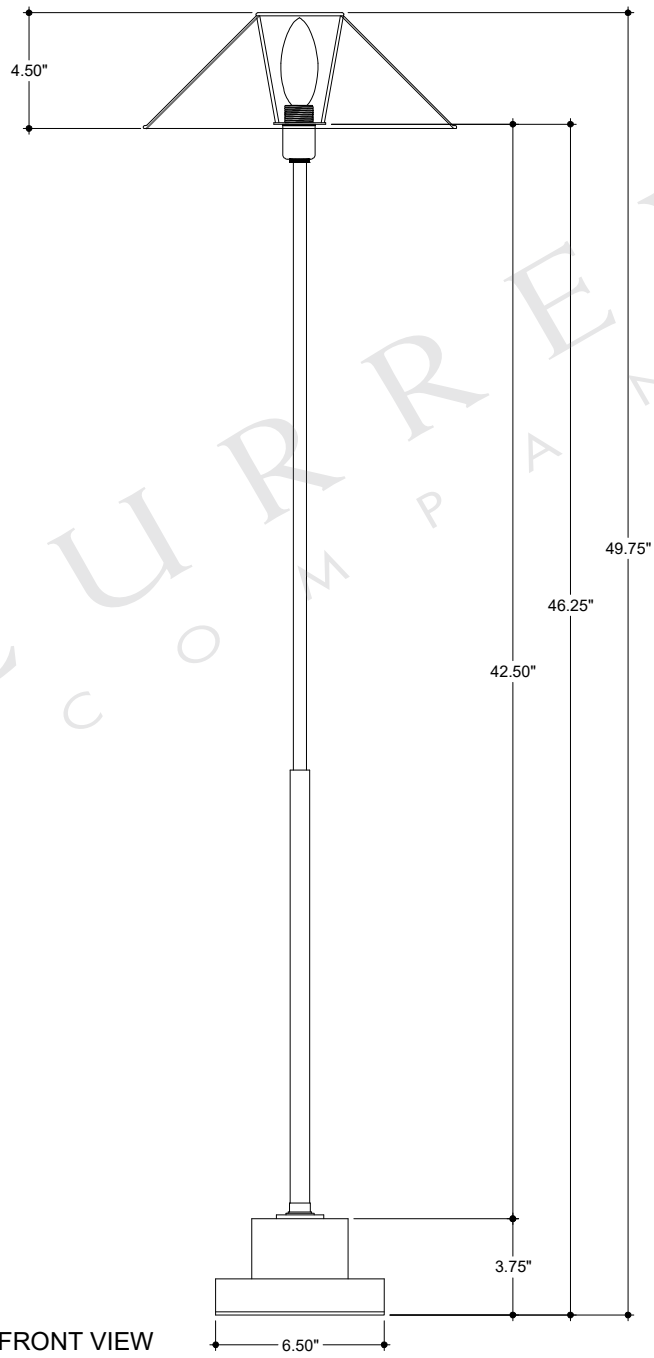

TOP VIEW

FRONT VIEW

8000-0016

ALL WORK © 2017 CURREY & COMPANY