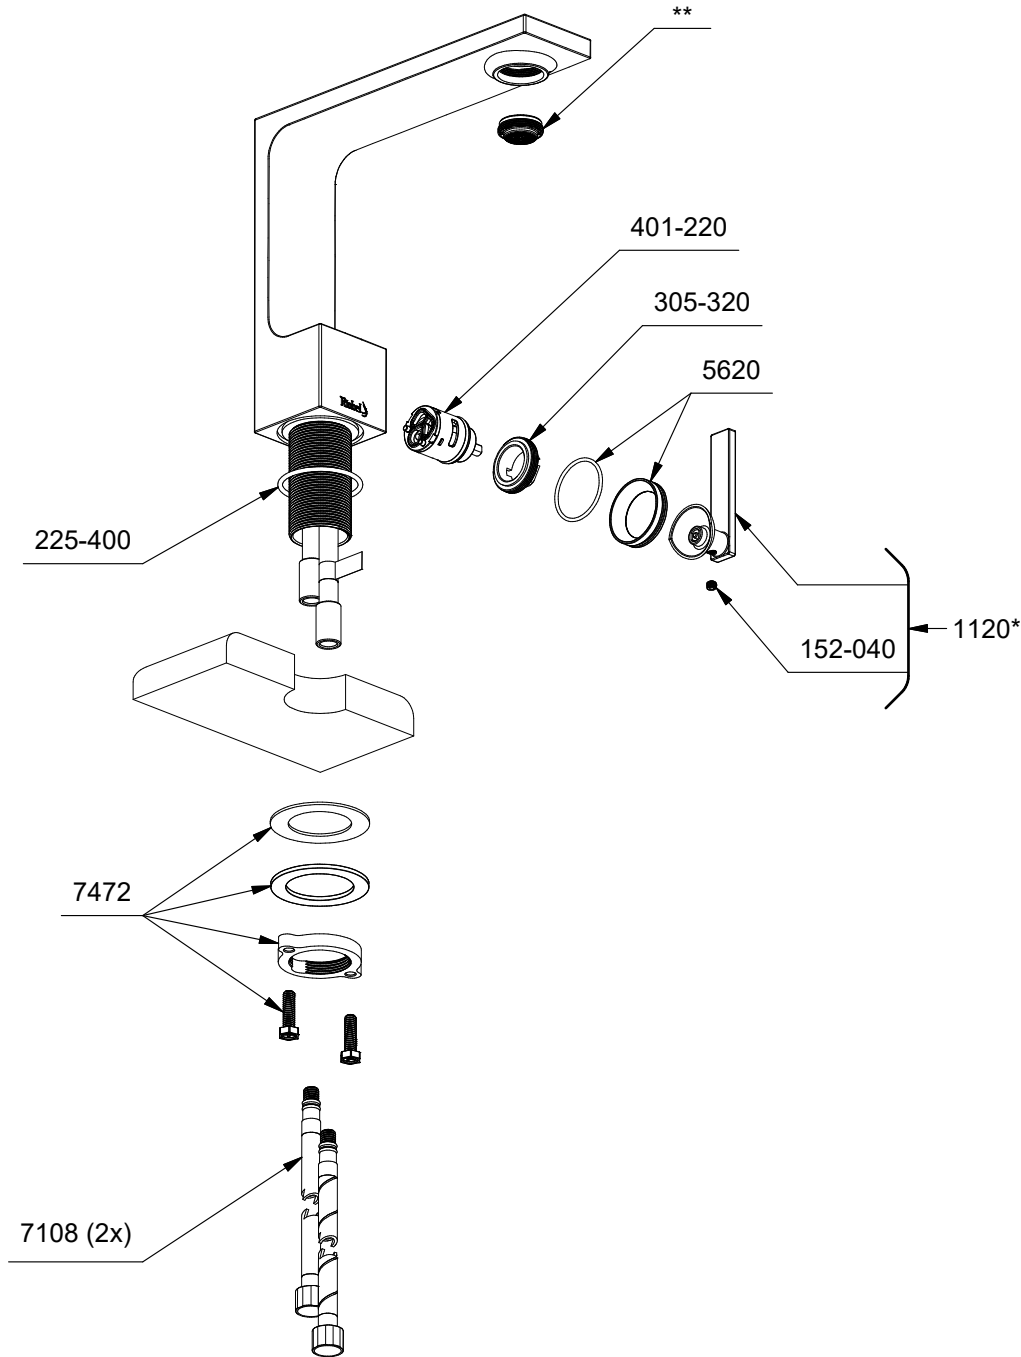

**RFS00**  
 Reflet  
 Single hole lavatory faucet without drain

\*Sizes, models and finishes may differ from those presented.

**\*Finish determined by Suffix**

Finish	Description
C	Chrome
BC	Brushed Chrome
BN	Brushed Nickel
BG	Brushed Gold

**\*\*Aerator Kit (Include tool) :**

- S6-693-12 (1.2gpm / 4.6l/min)
- S6-693-10 (1.0gpm / 3.8l/min)
- S6-693-05 (0.5gpm / 1.9l/min)

**TOOL :**

- 505-025 (Allen key 2.5mm)