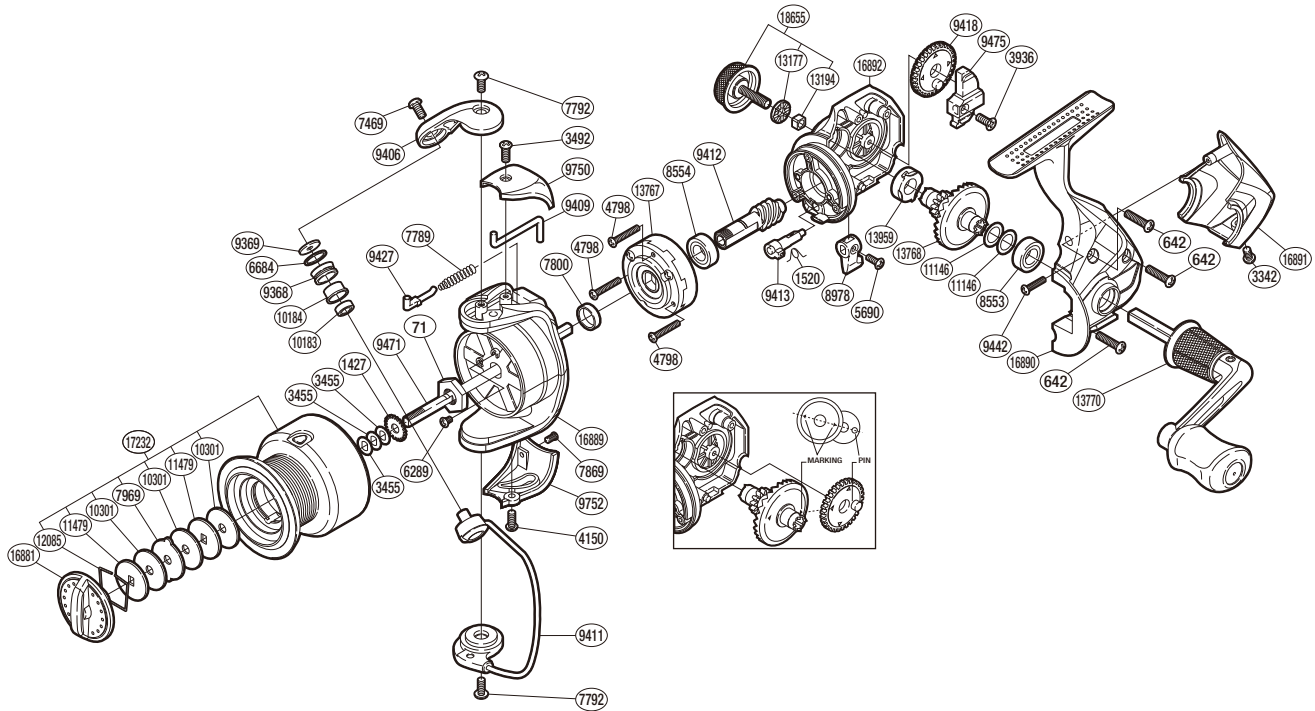

SHIMANO

NEXAVE SA-RB

NEX-2500FD

Please note that the number of adjusting washers may not be the same as shown in the exploded views. (Adjustment will vary with each individual product.)

(51SG712504U)

Part No.	Description	Part No.	Description	Part No.	Description
RD 0071	Rotor Nut	RD 8553	Ball Bearing	RD10301	Drag Washer
RD 0642	Screw	RD 8554	Ball Bearing	RD11146	Washer
RD 1427	Spool Support	RD 8978	Anti-Reverse Lever	RD11479	Key Washer
RD 1520	Anti-Reverse Cam Spring	RD 9368	Line Roller	RD12085	Drag Washers Retainer
RD 3342	Screw	RD 9369	Line Roller Washer	RD13177	Handle Screw Cap Spacer
RD 3455	Spool Washer	RD 9406	Bail Arm	RD13194	Handle Screw Lock
RD 3492	Screw	RD 9409	Bail Trip Lever	RD13767	Roller Clutch Assembly
RD 3936	Screw	RD 9411	Bail Assembly	RD13768	Drive Gear
RD 4150	Screw	RD 9412	Pinion Gear	RD13770	Handle Assembly
RD 4798	Screw	RD 9413	Anti-Reverse Cam	RD13959	Drive Gear Bushing
RD 5690	Screw	RD 9418	Oscillating Gear	RD16881	Drag Knob
RD 6289	Screw	RD 9427	Bail Spring Guide	RD16889	Rotor
RD 6684	Line Roller Spacer	RD 9442	Screw	RD16890	Side Cover
RD 7469	Screw	RD 9471	Main Shaft	RD16891	Rear Protector
RD 7789	Bail Spring	RD 9475	Oscillating Slider	RD16892	Body
RD 7792	Screw	RD 9750	Bail Spring Cover	RD17232	Spool Assembly
RD 7800	Rotor Ring	RD 9752	Bail Hold Support Guard	RD18655	Handle Screw Cap
RD 7869	Screw	RD10183	Ball Bearing		
RD 7969	Eared Washer	RD10184	Line Roller Bushing		