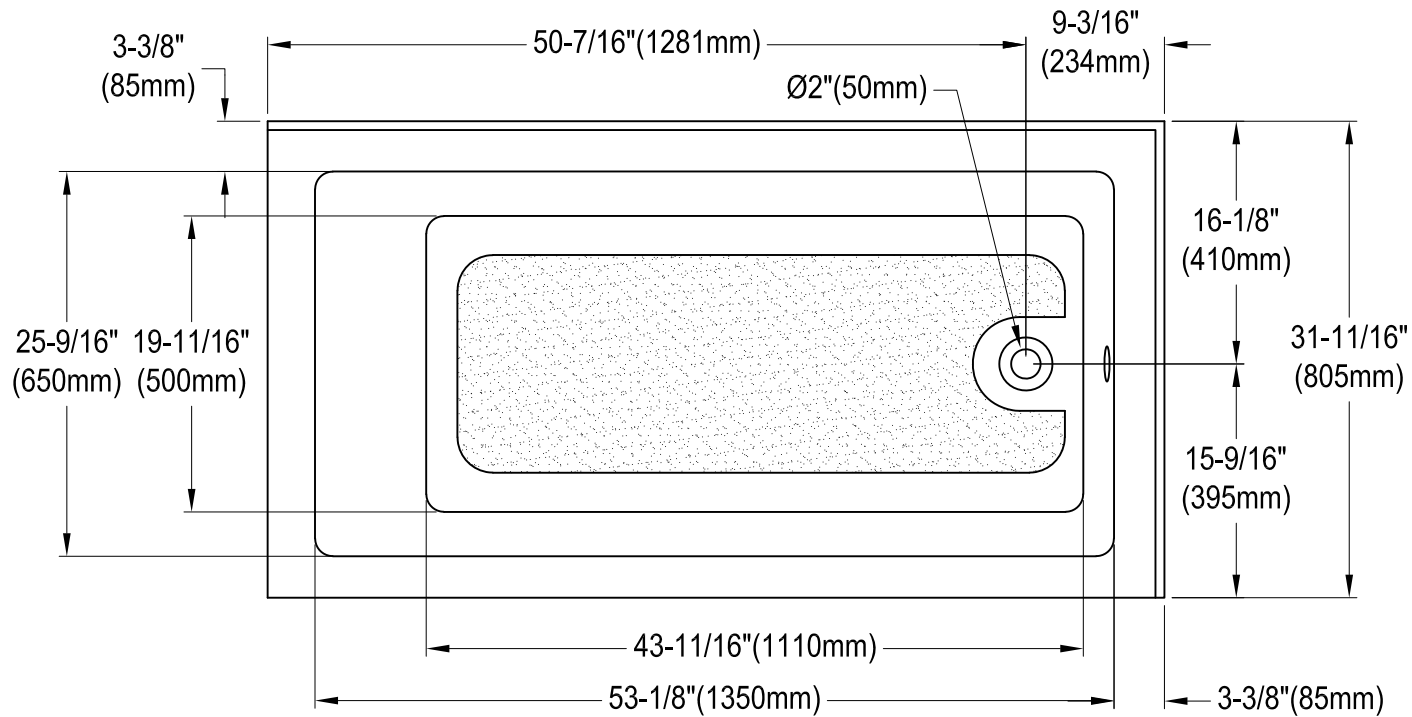

# VTAP6032R21TS

60" Acrylic Anti-Skid Alcove Tub with Corner Apron, Right Hand Drain Hole

M10 x 56 (3 pcs)  
M10 x 46 (2 pcs)