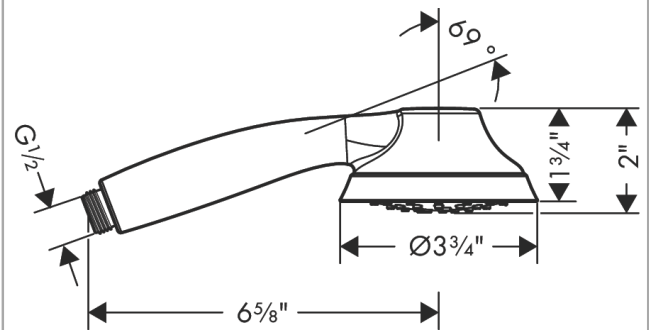

Joleena
Handshower 95 1-Jet, 1.75 GPM
 Finishes : **polished nickel** Part no. : **04782830**

Description

Features

- 42 no-clog spray channels
- Spray modes: Full
- Flow: 1.75 GPM (6.6 L/Min)
- Fully-finished matching spray face

Item details

List Price \$ 133.00

Technology

Compliance

Product image

Scale drawing

Joleena
Handshower 95 1-Jet, 1.75 GPM
Finishes : **polished nickel** Part no. : **04782830**

Exploded drawing