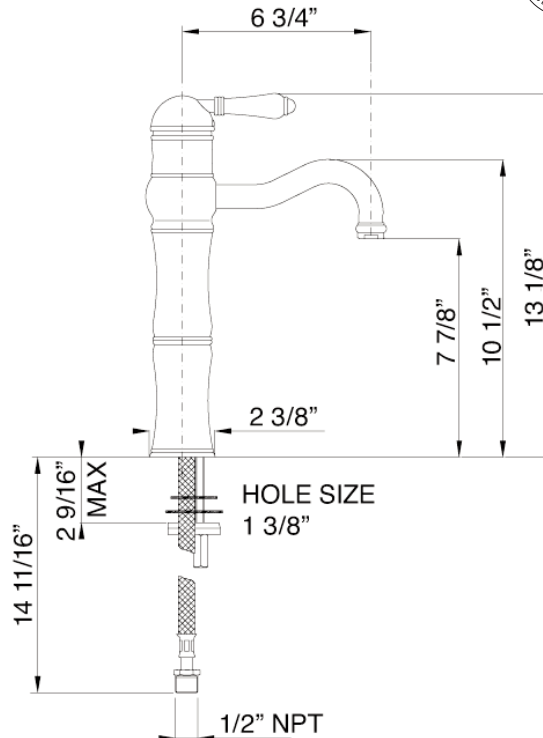

For warranty or additional information, contact:

U.S.A.
houseofrohl.com/support
1-800-777-9762

QUEBEC / MARITIMES / WESTERN CANADA
QUÉBEC / MARITIMES / OUEST CANADIEN
QUEBEC / MARITIMOS / CANADA OCCIDENTAL
houseofrohl.ca/support
1-866-473-8442

ONTARIO
houseofrohl.ca/support
1-800-287-5354