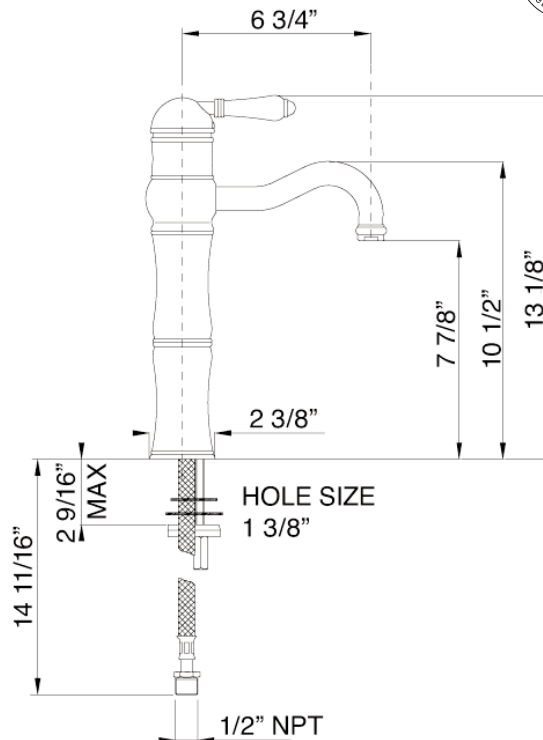

For warranty or additional information, contact:

U.S.A.
houseofrohl.com/support
1-800-777-9762

QUEBEC / MARITIMES / WESTERN CANADA
QUÉBEC / MARITIMES / OUEST CANADIEN
QUEBEC / MARITIMOS / CANADA OCCIDENTAL
houseofrohl.ca/support
1-866-473-8442

ONTARIO
houseofrohl.ca/support
1-800-287-5354