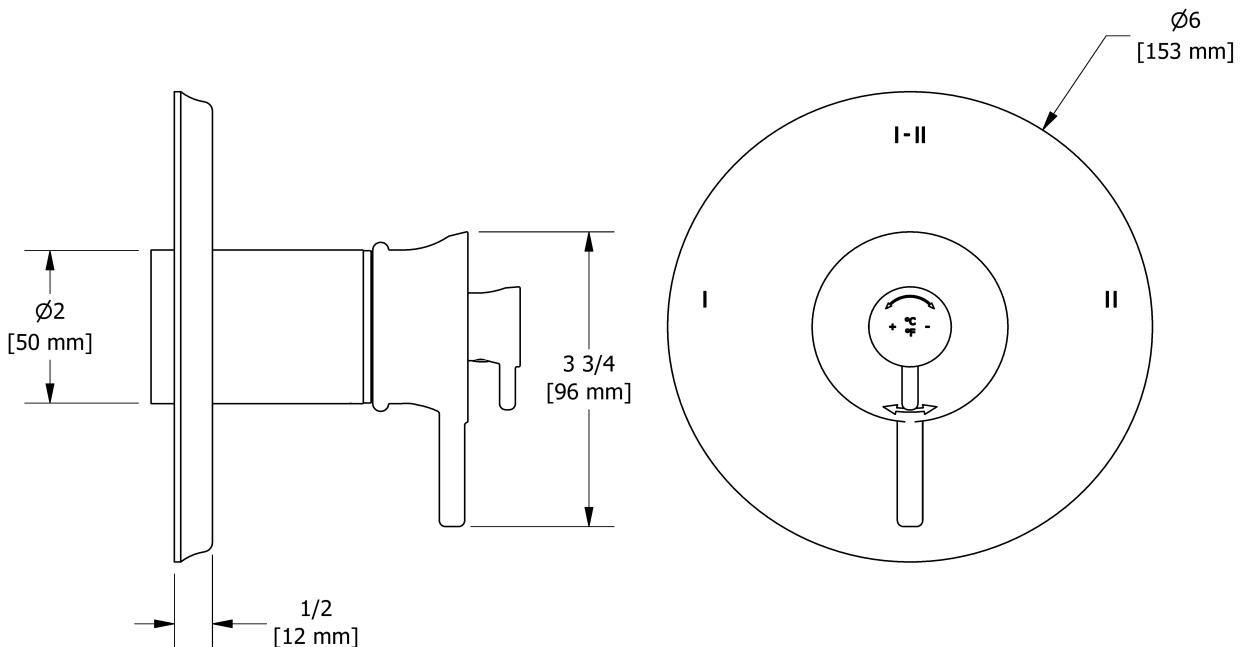

Certifications

- CSA B125.1
- ASME A112.18.1
- ASSE 1016
- CMR248 Approval
- ADA