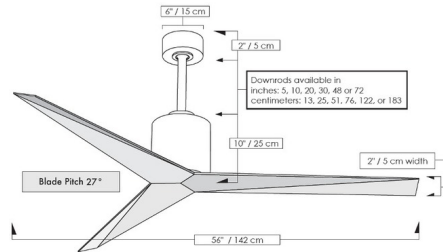

Description

The Atlas Fan Eliza Ceiling Fan is a wet location fan featuring a unique blade shape designed to maximize air movement at the outer edge of the blade, resulting in more efficient air velocity rings, less blade drag, and greater motor optimization. DC motor constructed of cast aluminum and heavy stamped steel. 56 inch blade span and 27 degree blade pitch. Includes a vaulted ceiling canopy for up to 30 degrees, 10 inch downrod, 6-speed RF remote control with reverse function in Black, and a 6-speed wireless Decora-style wall control in White. ETL listed. Lifetime limited warranty.

Shown in brushed nickel / brushed nickel

Specifications

BLADE COLOR	Brushed Nickel
BODY FINISH	Brushed Nickel
WATTAGE	N/A
DIMMER	N/A
DIMENSIONS	56"W x 22"H
BULB	N/A
COUNTRY OF ORIGIN	China

CLICK TO VIEW PRODUCT