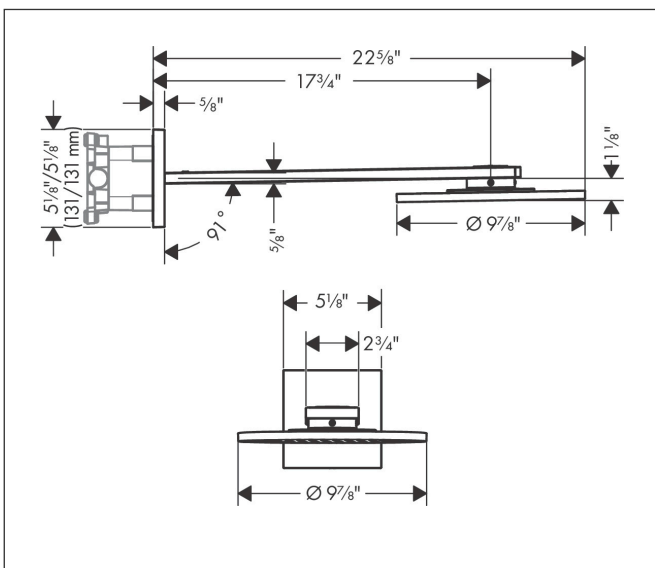

Brand AXOR
 Art. Name **AXOR ShowerSolutions** Showerhead 250 2- Jet with Showerarm Trim, 1.75 GPM
 Art. Nr. 35364251
 Surface brushed gold optic
 Pos. 1

Product Picture

Features

- Consists of: Showerhead, Showerarm, Green Diverter
- Shower head size: 250 mm
- Spray modes: PowderRain, Intense PowderRain
- Adjustment with shift on thermostat
- Dynamic spray nozzles move out while using
- Flow: 1.75 GPM (6.6 L/Min)
- Showerhead removable for cleaning
- ServiceCard with sieve can be removed without tools for cleaning purpose

Drawing

Technology

Spray Types