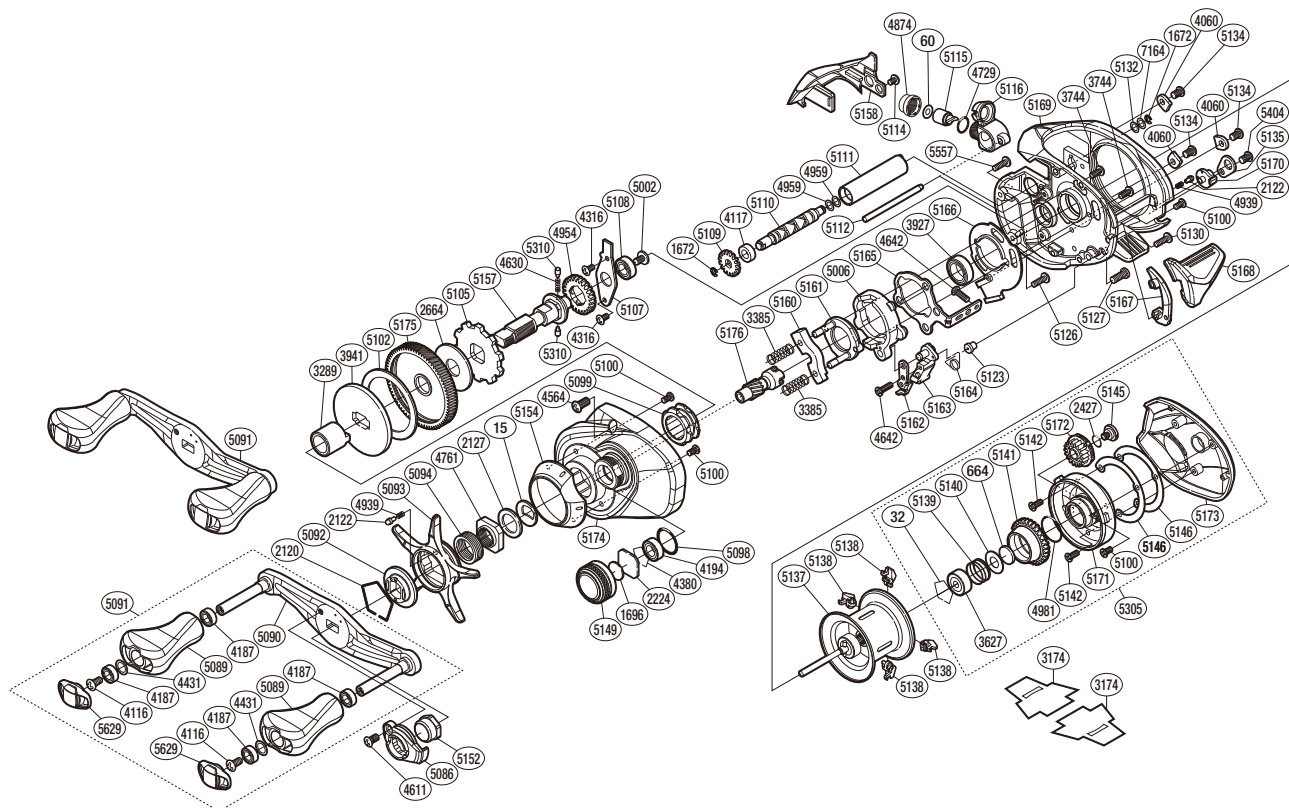

## ALD-51HG

(51RH900151X)

#	Part No.	Description	#	Part No.	Description	#	Part No.	Description
15	10D60	Drag Spring Washer	4981	10LA8	O Ring	5142	10559	Screw
32	10GEW	Bearing Retainer	5002	10PVU	Screw	5145	10A6K	Screw
60	10CFW	Spacer	5006	10K0Y	Clutch Cam	5146	108AZ	Washer
664	1057S	Spacer B	5086	10Q5S	Handle Retainer	5149	10KDR	Cast Control Cap
1672	105NC	E Lock	5089	10327	Handle Knob	5152	10FFG	Handle Nut
1696	10896	Cast Control Spacer	5090	10A6A	Handle Shank Assembly	5154	10K09	Clutch Button Attachment
2120	10KXV	Click Plate Retainer	5091	10BLW	Handle Assembly	5157	105CF	Drive Shaft
2122	10BT0	Click Pin	5092	10J1Z	Star Drag Click Plate	5158	10FWH	Level Wind Protector
2127	10J1N	Star Drag Spacer	5093	10AU3	Star Drag	5160	10470	Yoke
2224	1085F	Spool Tension Spacer	5094	10A78	Star Drag Spring	5161	10F40	Clutch Cam Retainer
2427	108WS	O Ring	5098	10LA9	O Ring	5162	10459	Clutch Pawl B
2664	10CJ4	Drag Washer	5099	10F35	Roller Clutch Bearing	5163	105ZQ	Clutch Pawl A
3289	10BN7	Roller Clutch Inner Tube	5100	1055J	Screw	5164	104CM	Clutch Pawl Spring
3385	104BJ	Yoke Spring	5102	1071R	Drag Washer	5165	10QLG	Clutch Plate
3627	105C0	Ball Bearing	5105	10D72	Anti-Reverse Ratchet	5166	10BVV	Clutch Guard
3744	10LVH	Screw	5107	109SZ	Drive Shaft Retainer	5167	10974	Clutch Bar Guide
3927	10EX8	Ball Bearing	5108	105BV	Ball Bearing	5168	10MWW	Quick-Fire II Clutch Bar
3941	10D3R	Key Washer	5109	10FNX	Idle Gear	5169	10EY1	One-Piece Frame
4060	108AT	Side Frame Plate	5110	104ZG	Worm Shaft	5170	10BAV	Side Plate Cam Lever
4116	103E9	Screw	5111	10NFW	Level Wind Guard	5171	10FXL	Brake Case
4117	10PXY	Handle Knob Bushing	5112	10QSG	Stabilizer Bar	5172	10B1W	Br Dial
4187	104VX	Ball Bearing	5114	10MPF	Screw	5173	10D12	Right Side Plate
4194	105BP	Ball Bearing	5115	10FFU	Line Guide Pawl	5174	10GP0	Left Side Plate
4316	10MT2	Screw	5116	10NYH	Line Guide	5175	10CNW	Drive Gear
4380	1057X	Retainer	5123	10C44	Clutch Spring Holder	5176	10CS9	Pinion Gear
4431	10G8G	Washer	5126	1055A	Screw	5305	10RAE	Right Side Plate Assembly
4564	10LZD	Screw	5127	103DF	Screw	5310	10HJG	Idle Gear Pin
4611	103EE	Screw	5130	1055C	Screw	5404	10DN7	Screw
4630	10JDX	Idle Gear Spring	5132	10GN1	Washer	5557	10LPJ	Screw
4642	10PVS	Screw	5134	103H0	Screw	5629	10FMJ	Handle Knob Seal
4729	108WQ	O Ring	5135	10BGQ	Cam Lever Retainer	7164	10QW8	Washer
4761	10A0C	Star Drag Nut	5137	10L3Q	Spool Assembly(With Bearing)			
4874	10FJB	Pawl Cap	5138	1046L	Brake Shoe			
4939	10988	Click Spring	5139	10F1N	Bearing Pressure Spring			
4954	10J6W	Idle Gear	5140	10GHQ	Washer	3174	10PBQ	Reel Seat Spacer (Accessory)
4959	10GFJ	Washer	5141	10EXT	Brake Pipe Gear	4692	10LQ0	B-100 Oil (Accessory)