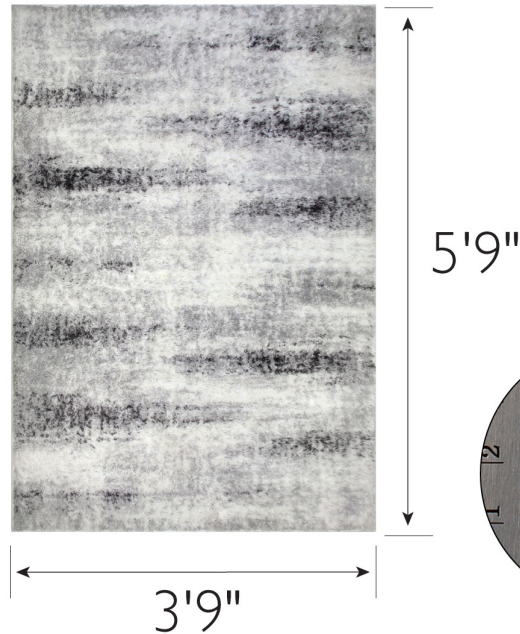

Zielle Soft Shag Area Rug 3'9" x 5'9"

Gray/Black

1.18" Thick

SPECIFICATIONS

MATERIAL:	Polypropylene	CONSTRUCTION:	Machine Made
BACKING MATERIAL:	Cotton	CONSTRUCTION TECHNIQUE:	Power Loom
INDOOR/OUTDOOR:	Indoor Use Only	REMOVABLE BACKING:	No
SHAPE:	Rectangle	NON-SLIP BACKING:	No
COLOR:	Gray/Black	WATER RESISTANT:	No
ASSEMBLED DIMENSIONS:	1.18" H x 3'9" W x 5'9" L	SAFE FOR HEATED FLOORS:	No
ASSEMBLED WEIGHT:	7.5 lbs.	FLAME RETARDANT:	No
PILE HEIGHT:	1.18"	ANTI-MICROBIAL:	No
PILE HEIGHT VARIATION:	No		
RUG FRINGE OR TASSLE:	No		
MACHINE WASHABLE:	No		
RUG PAD RECOMMENDED:	Yes		