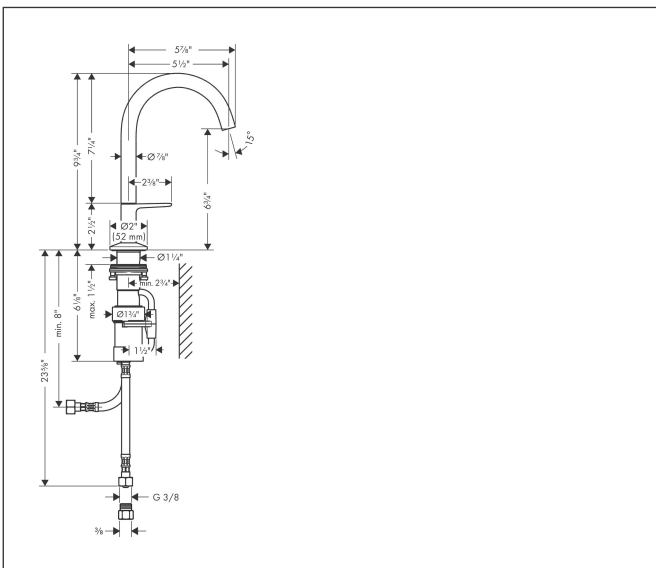

Drawing

Technology

Spray Types