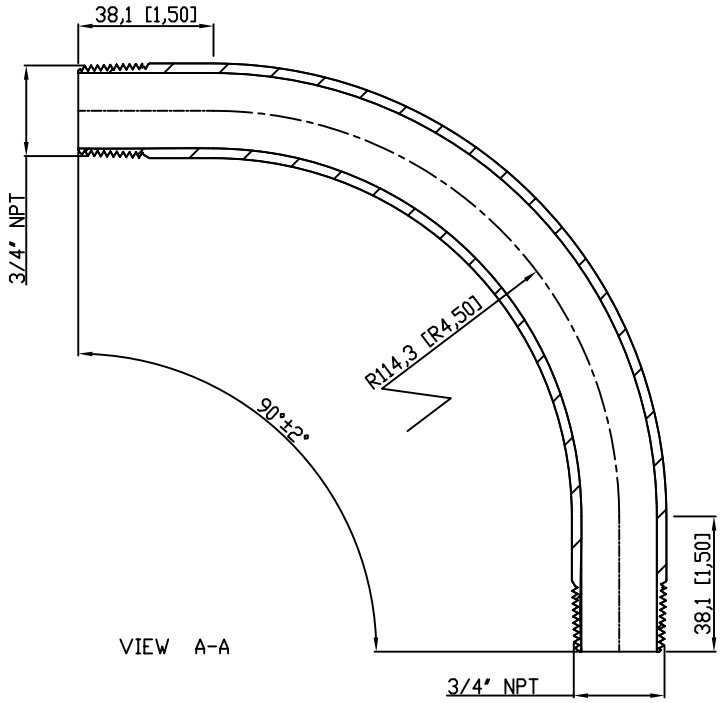

SIDES	BOTTOM
Material: Steel-(C1008-C1018) Galvanized	

DESCRIPTION
TRADE REFERENCE TERMS

STANDARD PACKING
50 PCS

This data sheet is for reference only .GARVIN INDUSTRIES reserves the right to make changes to the design without prior notice.

GARVIN INDUSTRIES		
TITLE THREADED RIGID ELBOWS		
SIZE A4	DWG NO. DS-RE-7590	REV A