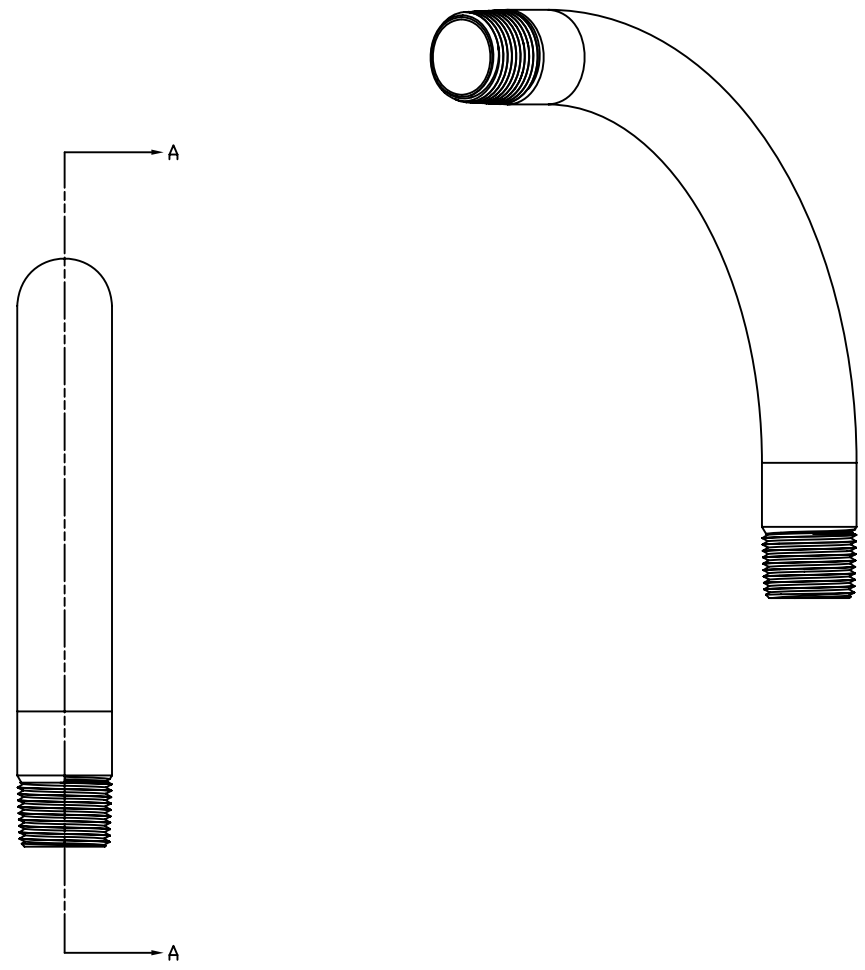

SIDES	BOTTOM
Material: Steel-(C1008-C1018) Galvanized	

DESCRIPTION
TRADE REFERENCE TERMS

STANDARD PACKING
50 PCS

This data sheet is for reference only .GARVIN INDUSTRIES reserves the right to make changes to the design without prior notice.

GARVIN INDUSTRIES		
TITLE THREADED RIGID ELBOWS		
SIZE A4	DWG NO. DS-RE-7590	REV A