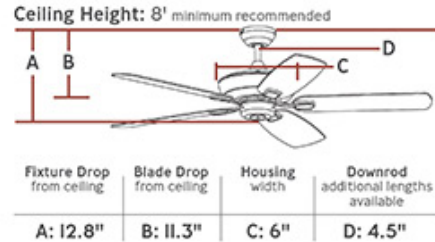

MONTE CARLO

FAN COLLECTIONS

5COM52RZW: Colony 52 Ceiling Fan in Matte White with Matte White Blades

Specification Images:

Collection: Colony 52

AC Motor

Compatible with MC93RZW slope ceiling canopy kit.

UPC #:014817561395

Finish: Matte White (RZW)

Blade Finish: Matte White

Blade Finish 2: Undefined

Dimensions:

Diameter: 52"

Weight: 15.9 lbs.

Reverse Switch: Manual

Rev. Switch Location: Switch Housing

Motor Size: 153.0 X 18.0

Diameter of Housing: 11.8

Capacitor Value: 4.5+5+6uF 305V+250V+250V
105

Lead Wire Length: 78 inches

Remote Included: None

Remote Group(s): CK250,NEO

Features:

- This product may be mounted on a sloped ceiling
- This fan is adaptable with a light kit.
- Flush mount hardware is included
- Fixture is operated with a pull chain
- This product complies with TSCA Title VI

Material List:

1 Body - Steel - Matte White
5 Blade - Plywood - Matte White

Safety Listing:

Safety Listed for Damp Locations

Instruction Sheets:

English (5COM52XX-CUL-ENG)
French (5COM52XX-CUL-CF)

Backplate / Canopy Details:

Type	Height / Length	Width	Depth	Diameter	Outlet Box Up	Outlet Box Down
Canopy	2 1/4			5 1/8		

Blade Details: