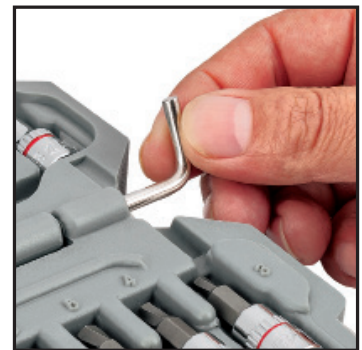

Removable Hinge Pins for Easy Separation and Assembly of Cases