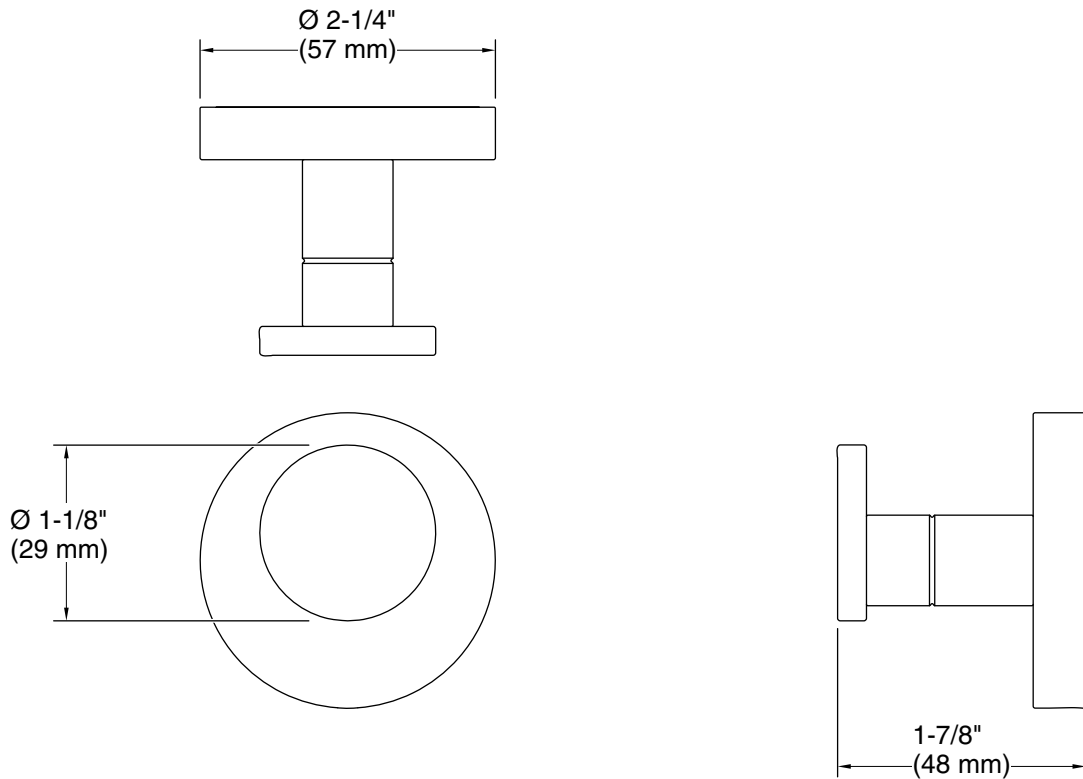

Installation

- Includes hex wrench for installation

Recommended Products/Accessories

P34402-00 Towel Bar, 18"

P24482-00 Showerhead with Arm

P24418-00 Freestanding Bath Faucet, Less Handshower

Codes/Standards

Technical Information

All product dimensions are nominal.

Material: Brass