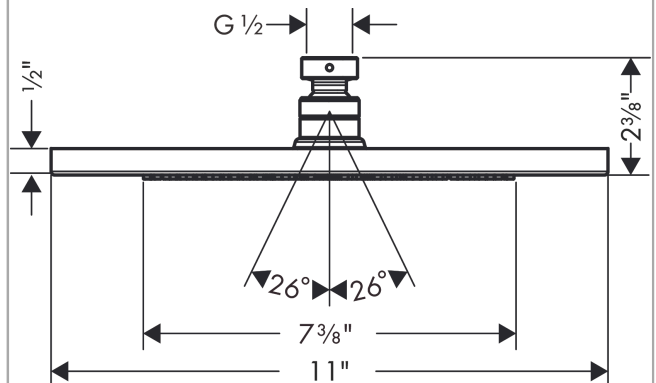

Croma
Showerhead 280 1-Jet, 1.75 GPM
 Finishes : **chrome** Part no. : **26217001**

Description

Features

- 140 no-clog spray channels
- Spray modes: Rain
- Flow: 1.75 GPM (6.6 L/Min)
- Fully-finished matching spray face
- Spray face removable for cleaning

Item details

List Price \$ 397.00

Technology

Compliance

Product image

Scale drawing

Croma
Showerhead 280 1-Jet, 1.75 GPM
 Finishes : **chrome** Part no. : **26217001**

Exploded drawing

Year of production: >01/18

Croma
Showerhead 280 1-Jet, 1.75 GPM
 Finishes : **chrome** Part no. : **26217001**

Spare parts list

Year of production: >01/18

Pos.	Description	Part no.	Price	PU
1	lock washer	98942000	-	1
2	ball joint	98941000	-	1
3	filter packing	94246000	-	1
4	nut	97958000	-	1
5	lever collar	97536000	-	1
6	seal	97606000	-	1
7	air jet (Eco)	95795000	-	1
8	O-ring 7x2	98419000	-	1