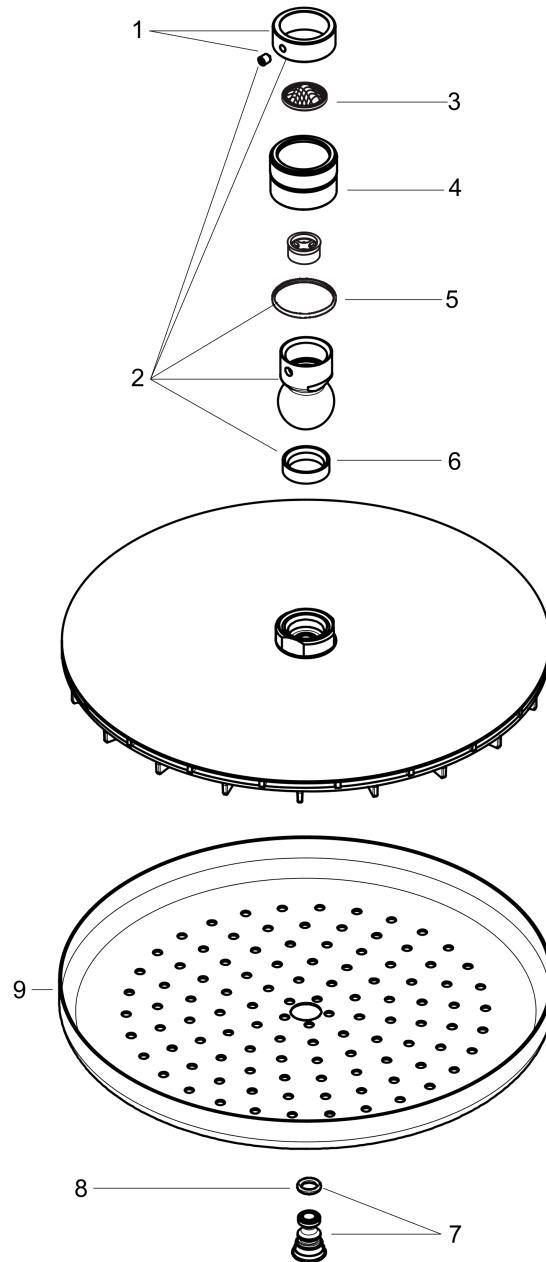

Croma
Showerhead 280 1-Jet, 1.75 GPM
 Finishes : **chrome** Part no. : **26217001**

Description

Features

- 140 no-clog spray channels
- Spray modes: Rain
- Flow: 1.75 GPM (6.6 L/Min)
- Fully-finished matching spray face
- Spray face removable for cleaning

Item details

List Price \$ 397.00

Technology

Compliance

Product image

Scale drawing

Croma
Showerhead 280 1-Jet, 1.75 GPM
 Finishes : **chrome** Part no. : **26217001**

Exploded drawing

Year of production: >01/18

Croma
Showerhead 280 1-Jet, 1.75 GPM
 Finishes : **chrome** Part no. : **26217001**

Spare parts list

Year of production: >01/18

Pos.	Description	Part no.	Price	PU
1	lock washer	98942000	-	1
2	ball joint	98941000	-	1
3	filter packing	94246000	-	1
4	nut	97958000	-	1
5	lever collar	97536000	-	1
6	seal	97606000	-	1
7	air jet (Eco)	95795000	-	1
8	O-ring 7x2	98419000	-	1