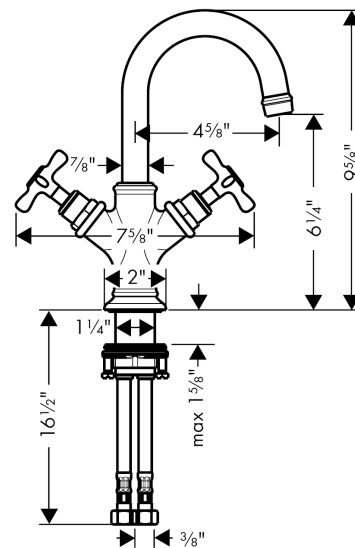

AXOR Montreux
2-Handle Faucet 160 with Pop-Up Drain, 1.2 GPM
 Finishes : **brushed nickel** Part no. : **16505821**

Description

Features

- Swivel range 150°
- Laminar spray
- Flow: 1.2 GPM (4.5 L/Min)
- 90° ceramic valves
- Includes pop-up drain

Technology

Product image

Scale drawing

AXOR Montreux
2-Handle Faucet 160 with Pop-Up Drain, 1.2 GPM
 Finishes : **brushed nickel** Part no. : **16505821**

Spare parts list

Year of production: >07/16

Pos.	Description	Part no.	PC	PU
1	spout cpl.	97992820	0	1
2	aerator M18x1 (4,5 l/min)	93062820	0	1
3	fixing set (Ø 32)	13961000	0	1
4	handle	16291820	0	1
5	set of screw covers, cold / hot water / neutral	97987000	0	1
6	sleeve	97993820	0	1
7	shut off unit right closing	94009000	0	1
8	connection hose 18½" M8x0,75 3/8"	96321001	0	1
9	hollow set screw M4x5	98731000	0	1
10	flat seal	98749000	0	1
11	O-ring 11x2	98127000	0	1
12	lever collar	92849000	0	1
a	pull rod	98730820	0	1
b	lever collar	97548000	0	1
c	pop up waste	88509820	0	1
d	fixation extension 35 mm	13898000	0	1