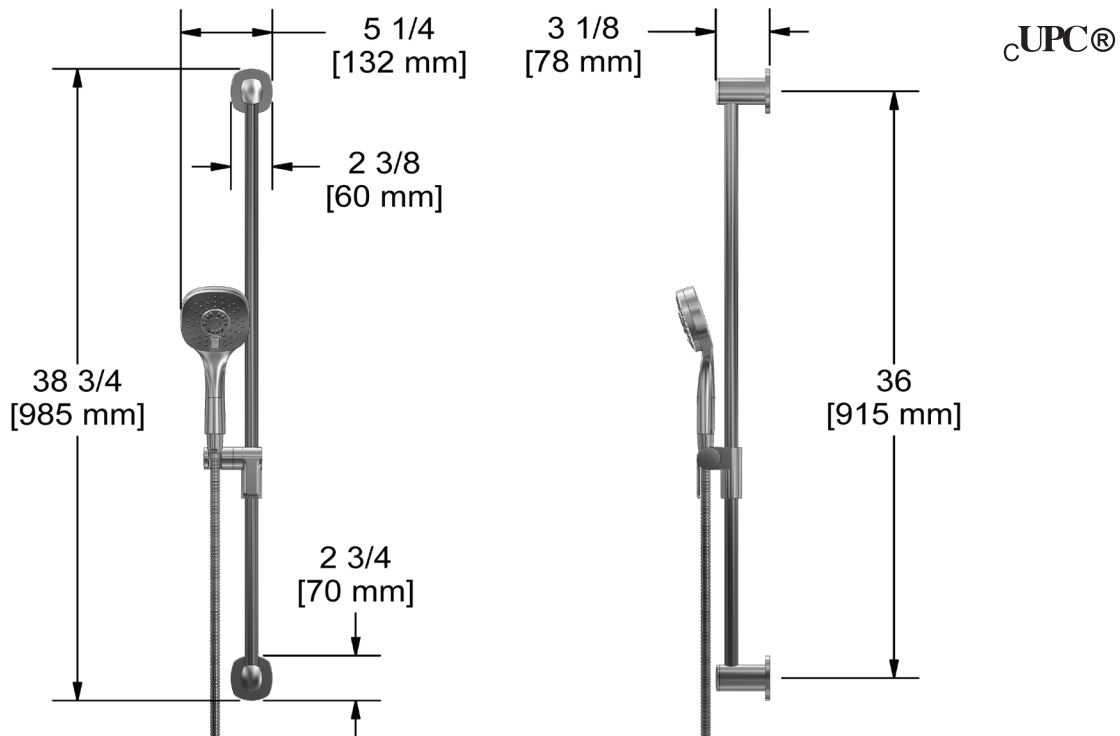

SPECIFICATIONS

DESCRIPTION

- Easy-Glide left cursor
- Scale-free
- 150 cm (59") double interlock flexible hose, swivel and 2 check valves
- Ø19 mm (¾") slide bar
- 4308, 2-jet hand shower

FLOW

- 5.69 L/min, 1.5 gpm (US) 60psi (8080-15)
- 6.7 L/min, 1.8 gpm (US) 60psi

STANDARDS

- ASME A112.18.1 / CSA B125.1

WARRANTY

- Most products or parts carry "Limited Warranties" against manufacturing defects. For US customers please visit houseofrohl.com/support and for Canadian customers please visit houseofrohl.ca/support for complete product and finish warranty.

MODELS: 8080

For warranty or additional information, contact:

US Customers

U.S.A.
houseofrohl.com/support
1-800-777-9762

QUEBEC / MARITIMES / WESTERN CANADA
QUÉBEC / MARITIMES / OUEST CANADIEN
QUEBEC / MARITIMOS / CANADA OCCIDENTAL
houseofrohl.ca/support
1-866-473-8442

Canadian Customers

ONTARIO
houseofrohl.ca/support
1-800-287-5354