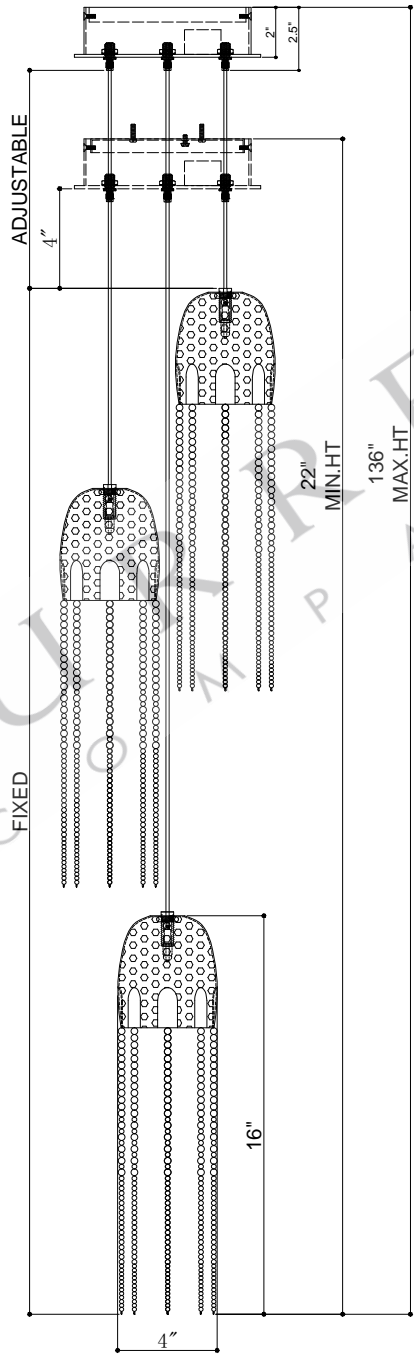

7.5"DIA*2.0"H. CANOPY
 6.25"DIA*0.5"H.MOUNTING PLATE COVER
 4"DIA*16"H.SHADE

CANOPY DETAIL

TOP VIEW

FRONT VIEW