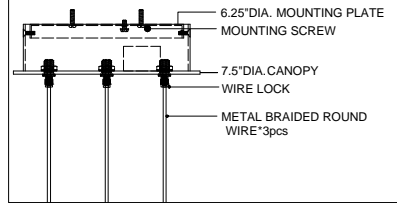

7.5"DIA*2.0"H. CANOPY
 6.25"DIA*0.5"H.MOUNTING PLATE COVER
 4"DIA*16"H.SHADE

CANOPY DETAIL

TOP VIEW

FRONT VIEW