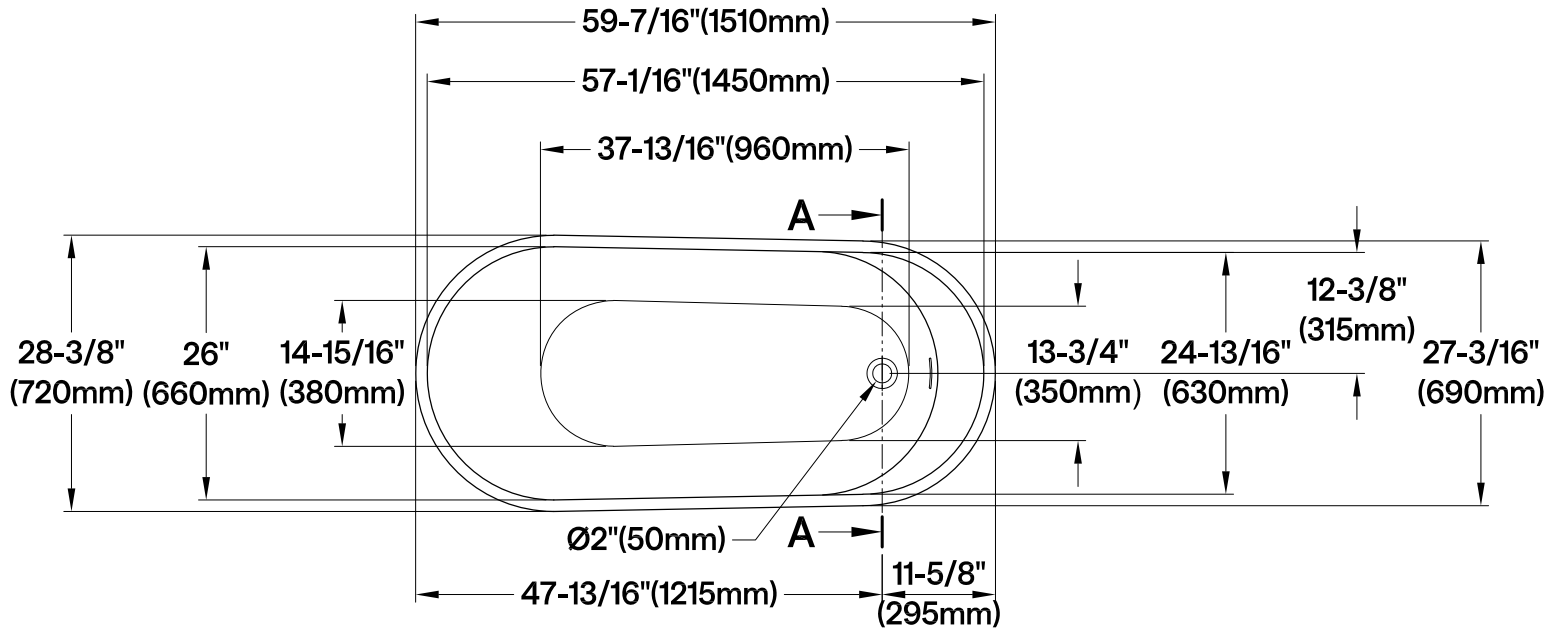

VTRS592826QC310

59" Acrylic Freestanding Tub with Drain

M14 x 120 (2 pcs)
M14 x 100 (3 pcs)

Section A-A