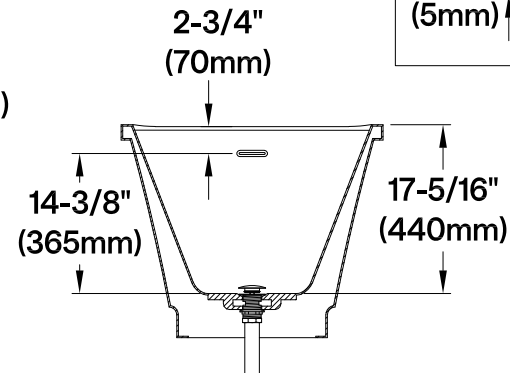

VTRS592826QC310

59" Acrylic Freestanding Tub with Drain

M14 x 120 (2 pcs)
M14 x 100 (3 pcs)

Section A-A