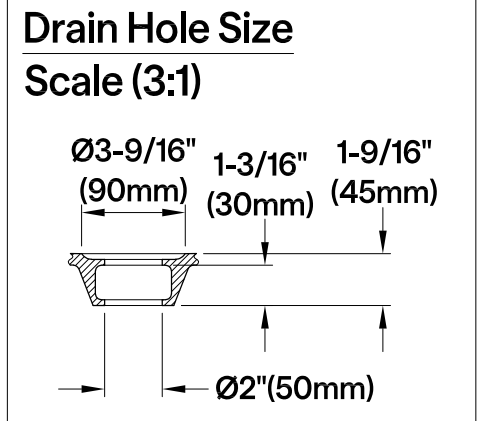

VTRS592826QC310

59" Acrylic Freestanding Tub with Drain

M14 x 120 (2 pcs)
M14 x 100 (3 pcs)

Section A-A