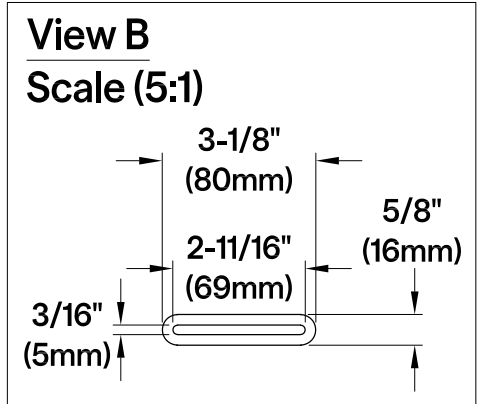

VTRS592826QC310

59" Acrylic Freestanding Tub with Drain

M14 x 120 (2 pcs)
M14 x 100 (3 pcs)

Section A-A