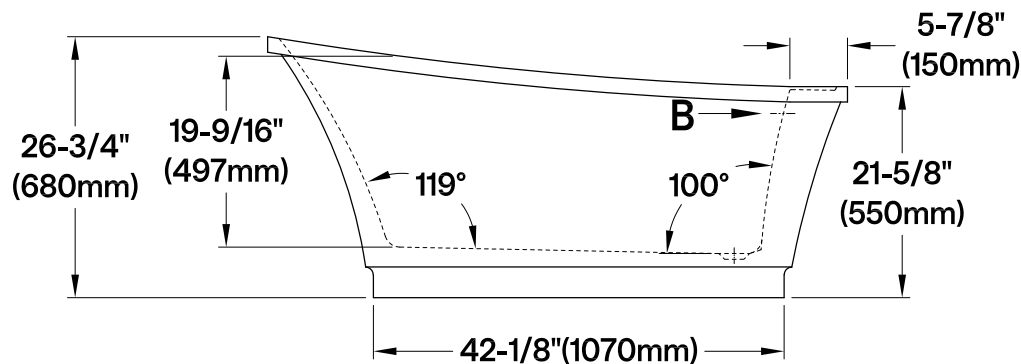

VTRS592826QC310

59" Acrylic Freestanding Tub with Drain

M14 x 120 (2 pcs)
M14 x 100 (3 pcs)

Section A-A