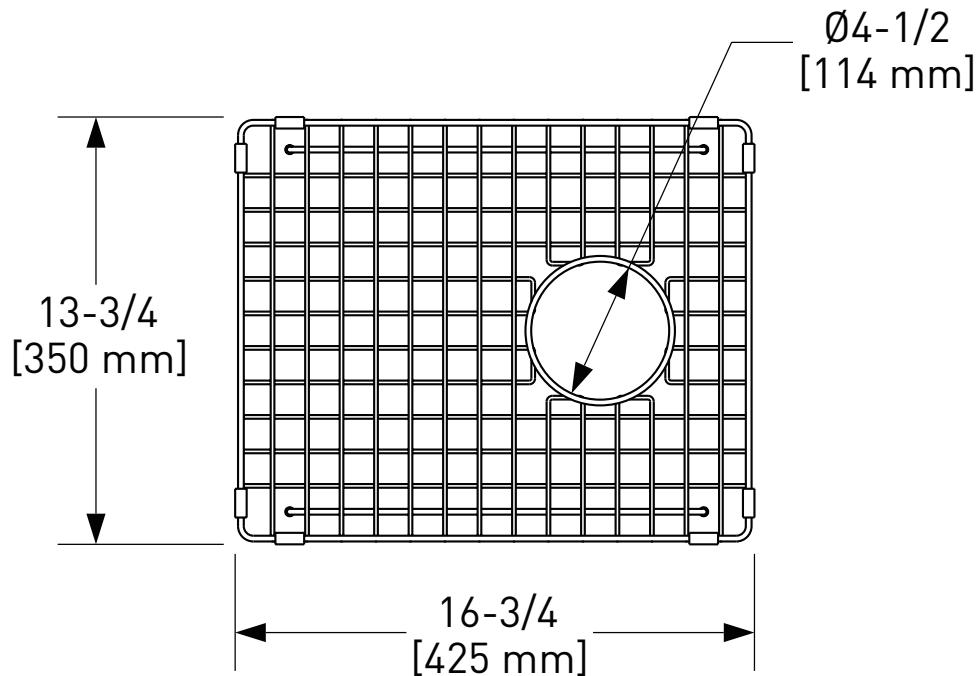

For warranty or additional information, contact:

U.S.A.
houseofrohl.com/support
1-800-777-9762

QUEBEC / MARITIMES / WESTERN CANADA
QUÉBEC / MARITIMES / OUEST CANADIEN
QUEBEC / MARITIMOS / CANADA OCCIDENTAL
houseofrohl.ca/support
1-866-473-8442

ONTARIO
houseofrohl.ca/support
1-800-287-5354