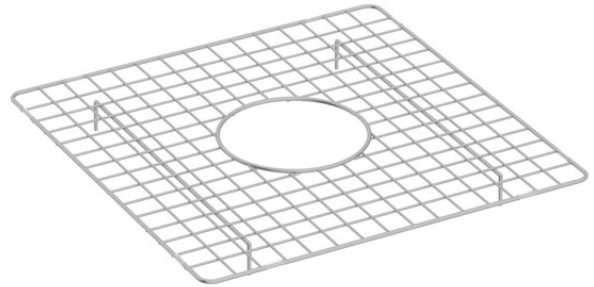

SPECIFICATIONS

DESCRIPTION

- Minimizes scratches and wear on the bottom of the sink by creating a raised working surface
- Price includes one grid

WARRANTY

- Most products or parts carry "Limited Warranties" against manufacturing defects. For US customers please visit houseofrohl.com/support and for Canadian customers please visit houseofrohl.ca/support for complete product and finish warranty.

Wire Sink Grid for MS3320 Kitchen Sink

MODEL: WSGMS3320