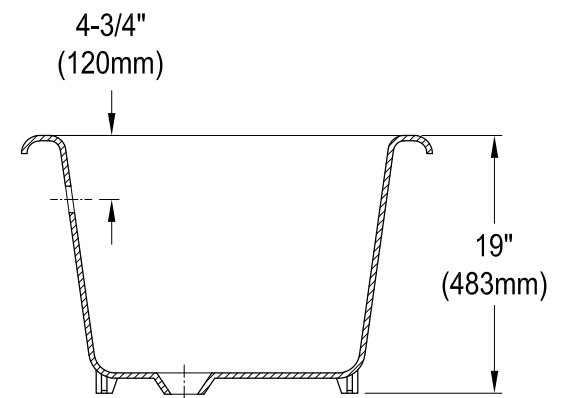

VCTND603119NC0,1,5,8

60" Cast Iron Clawfoot Tub

M10 x 20 (4 pcs)

Section A-A