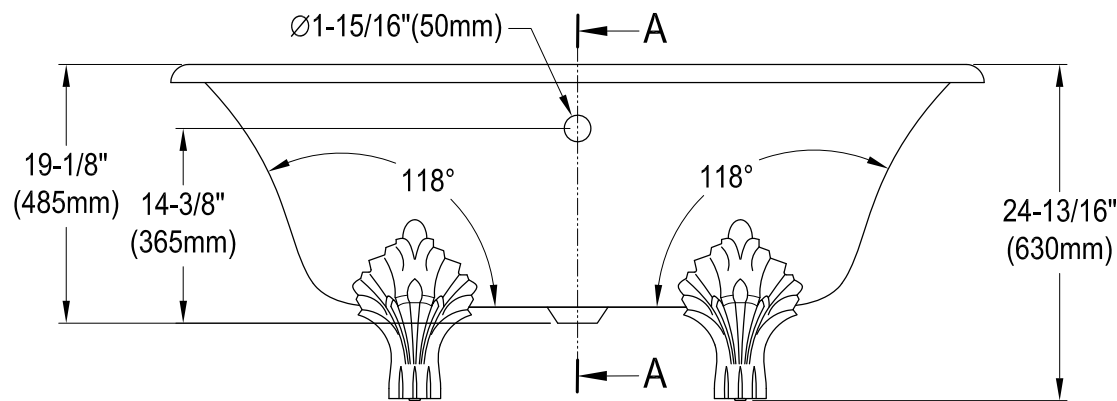

VCTND603119NC0,1,5,8

60" Cast Iron Clawfoot Tub

M10 x 20 (4 pcs)

Section A-A