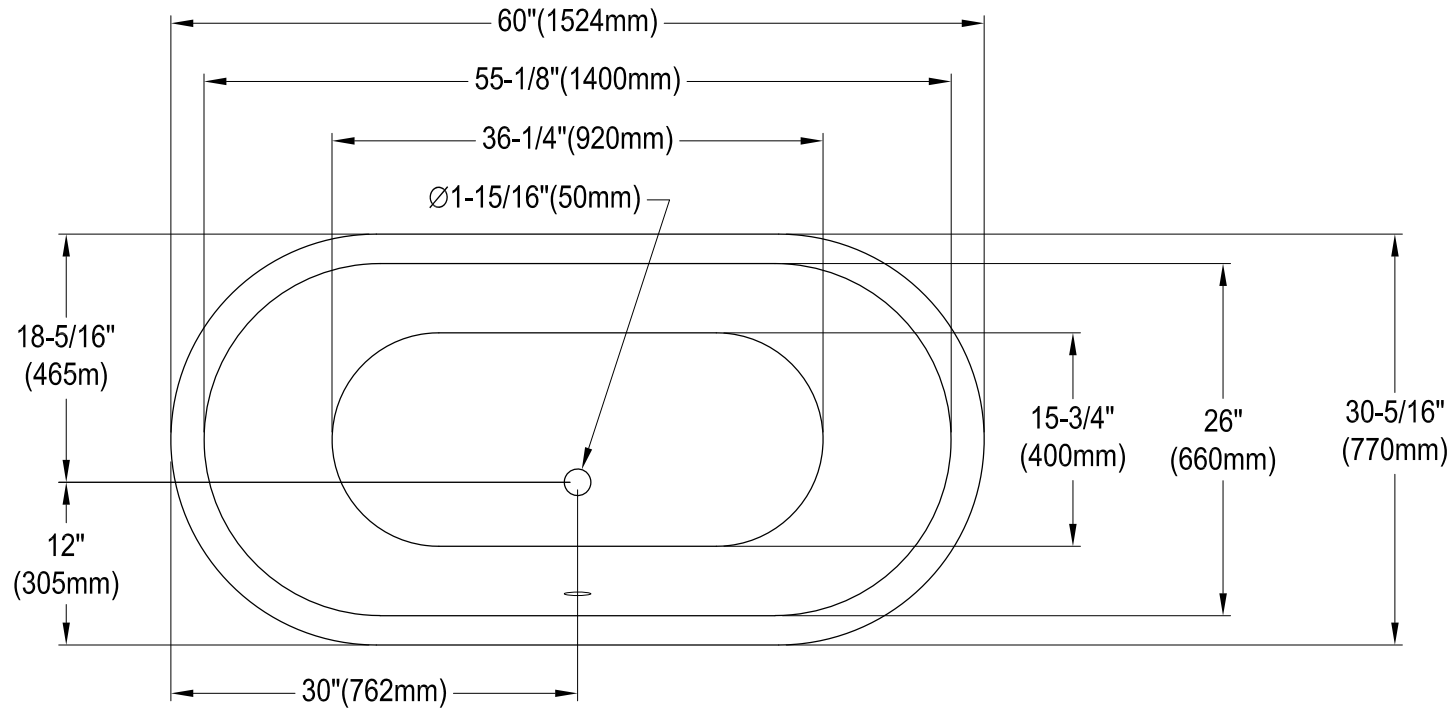

VCTND603119NC0,1,5,8

60" Cast Iron Clawfoot Tub

M10 x 20 (4 pcs)

Section A-A