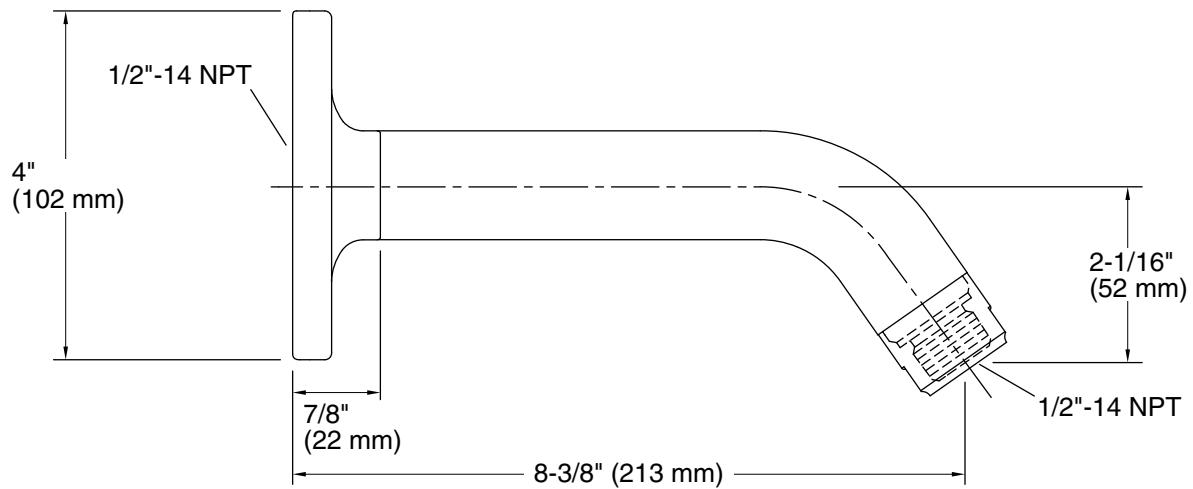

Features

- Fluid design lines for ease of cleaning
- For use with any KOHLER showerhead (sold separately)
- Metal construction

Installation

- 1/2" -14 NPT connection

Codes/Standards

ASME A112.18.1/CSA B125.1

Technical Information

All product dimensions are nominal.

Spout:

Notes

Install this product according to the installation instructions.