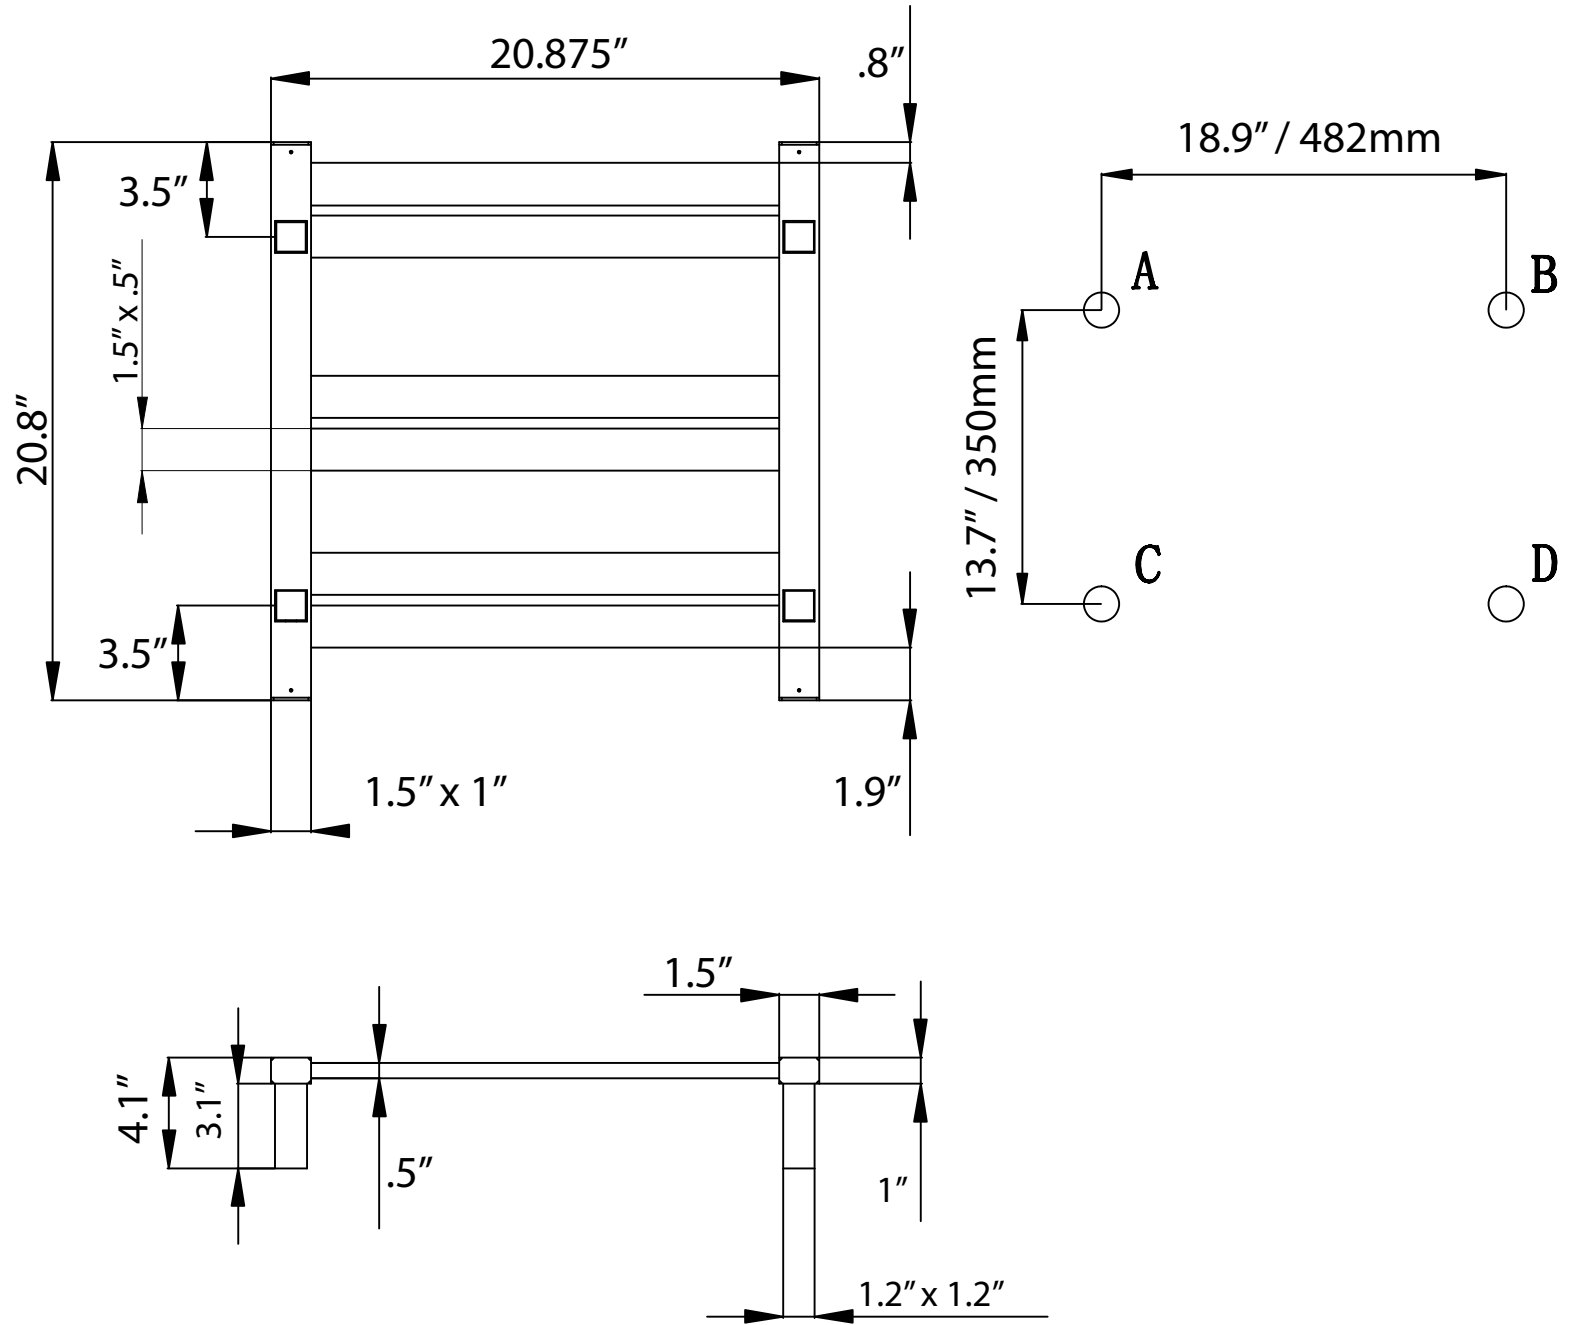

ANZZI™

TW-AZ025

Wall Mounted
Towel Warmer

Wall Plug-In, 72" cord

6 Bars

www.ANZZI.com
1-844-44-ANZZI

Perfection is our Tradition™