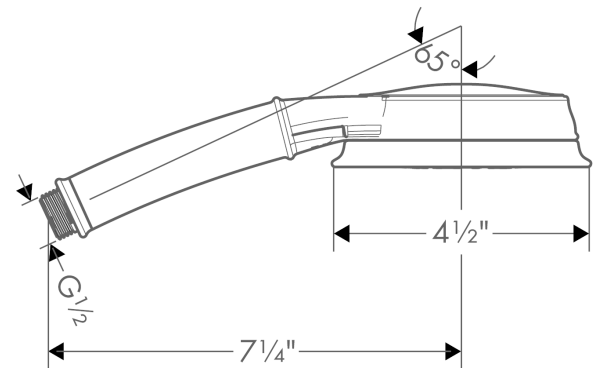

Croma 100 Classic
Handshower 3-Jet, 1.8 GPM
 Finishes : **chrome** Part no. : **04753000**

Description

Features

- 75 no-clog spray channels
- Spray modes: Full, Pulsating Massage, Intense Turbo
- Flow: 1.8 GPM (6.8 L/Min)

Item details

List Price \$ 109.00

Technology

Compliance

Product image

Scale drawing

Croma 100 Classic
Handshower 3-Jet, 1.8 GPM
Finishes : **chrome** Part no. : **04753000**

Exploded drawing

Year of production: >01/18

Croma 100 Classic
Handshower 3-Jet, 1.8 GPM
 Finishes : **chrome** Part no. : **04753000**

Spare parts list

Year of production: >01/18

Pos.	Description	Part no.	Price	PU
1	filter packing	94246000	-	1