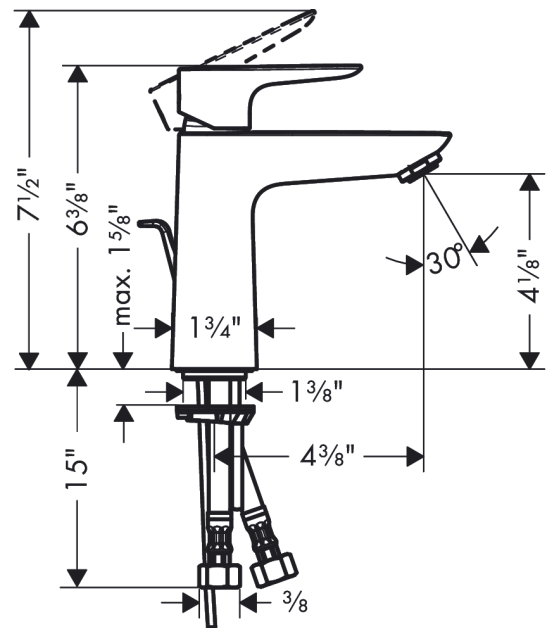

Talis E
Single-Hole Faucet 110 with Pop-Up Drain, 1.2 GPM
 Finishes : **chrome** Part no. : **71710001**

Description

Features

- Aerated spray
- Flow: 1.2 GPM (4.5 L/Min)
- Ceramic cartridge
- Includes pop-up drain

Item details

List Price \$ 215.00

Technology

Compliance

Product image

Scale drawing

Talis E
Single-Hole Faucet 110 with Pop-Up Drain, 1.2 GPM
 Finishes : **chrome** Part no. : **71710001**

Exploded drawing

Year of production: >10/16

Talis E
Single-Hole Faucet 110 with Pop-Up Drain, 1.2 GPM
 Finishes : **chrome** Part no. : **71710001**

Spare parts list

Year of production: >10/16

Pos.	Description	Part no.	Price	PU
1	handle	92687000	-	1
2	screw cover	95704000	-	1
3	flange	92625000	-	1
4	nut	92689000	-	1
5	O-ring 25x1,5	98146000	-	1
6	O-ring 27x1,5	92527000	-	1
7	cartridge, assy	95973001	-	1
8	seal	98865000	-	1
9	adapter for cartridge	92628000	-	1
10	adapter for cartridge	98866000	-	1
11	O-ring 23x2	98398000	-	1
12	aerator M24x1 (4,5 l/min)	92877000	-	1
13	screw M8 x 68	97736000	-	1
14	seal Ø 42	98722000	-	1
15	fixing set	96016000	-	1
16	connection hose 18½" M8x0,75 3/8"	96321001	-	1
17	O-ring 7x1,5	98422000	-	1
18	pull rod	96657000	-	1