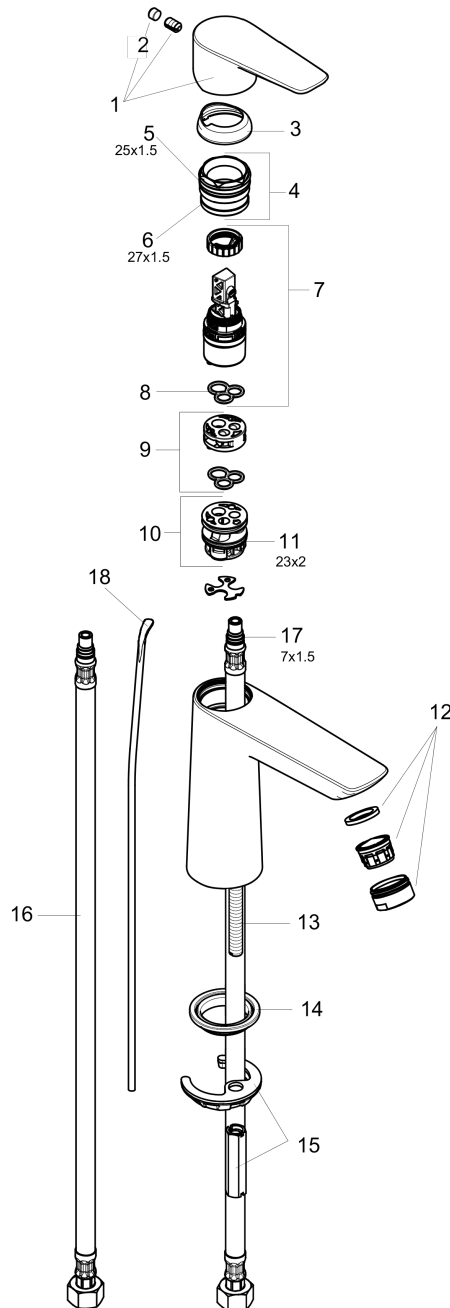

Talis E
Single-Hole Faucet 110 with Pop-Up Drain, 1.2 GPM
 Finishes : **chrome** Part no. : **71710001**

Description

Features

- Aerated spray
- Flow: 1.2 GPM (4.5 L/Min)
- Ceramic cartridge
- Includes pop-up drain

Item details

List Price \$ 215.00

Technology

Compliance

Product image

Scale drawing

Talis E
Single-Hole Faucet 110 with Pop-Up Drain, 1.2 GPM
 Finishes : **chrome** Part no. : **71710001**

Exploded drawing

Year of production: >10/16

Talis E
Single-Hole Faucet 110 with Pop-Up Drain, 1.2 GPM
 Finishes : **chrome** Part no. : **71710001**

Spare parts list

Year of production: >10/16

Pos.	Description	Part no.	Price	PU
1	handle	92687000	-	1
2	screw cover	95704000	-	1
3	flange	92625000	-	1
4	nut	92689000	-	1
5	O-ring 25x1,5	98146000	-	1
6	O-ring 27x1,5	92527000	-	1
7	cartridge, assy	95973001	-	1
8	seal	98865000	-	1
9	adapter for cartridge	92628000	-	1
10	adapter for cartridge	98866000	-	1
11	O-ring 23x2	98398000	-	1
12	aerator M24x1 (4,5 l/min)	92877000	-	1
13	screw M8 x 68	97736000	-	1
14	seal Ø 42	98722000	-	1
15	fixing set	96016000	-	1
16	connection hose 18½" M8x0,75 3/8"	96321001	-	1
17	O-ring 7x1,5	98422000	-	1
18	pull rod	96657000	-	1