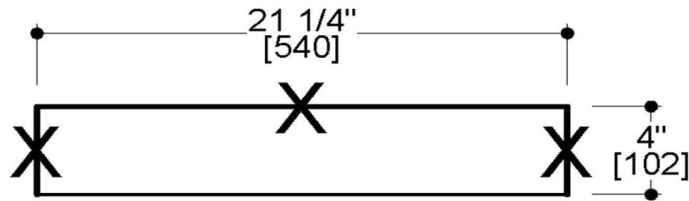

Universal Granite Side Splash 22"
Black Pearl

SPECIFICATIONS

| | |
|--------------------------------|-----------------------------|
| MATERIAL: | Granite |
| TOOLS NEEDED FOR INSTALLATION: | Liquid nails or PL adhesive |
| ASSEMBLED DIMENSIONS: | 4" H x 21.25" L x 0.75" D |
| ASSEMBLED WEIGHT: | 5.97 lbs. |
| FAUCET TYPE: | N/A |
| NUMBER OF MOUNTING HOLES: | N/A |
| BOWL MATERIAL: | N/A |
| BACK SPLASH INCLUDED: | No |
| COLOR: | Black Pearl |
| NUMBER OF BOWLS: | N/A |
| BOWL DIMENSIONS: | N/A |
| BOWL SHAPE: | N/A |
| SINK THICKNESS: | 0.75" |
| MOUNTING TYPE: | N/A |
| OVERFLOW HOLE: | N/A |