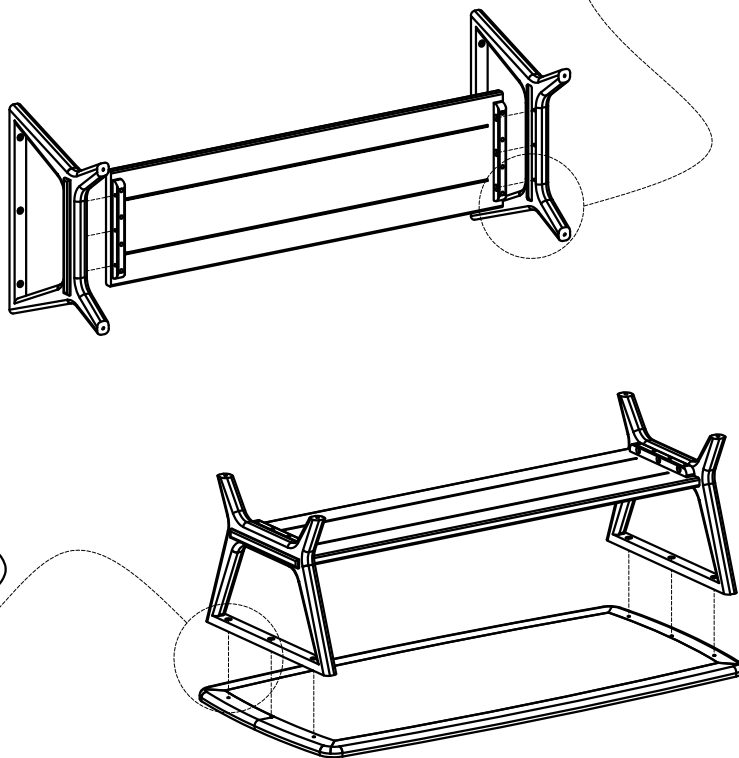

Item : 7228-80070-85 Brandon Cocktail Table

Thank you for purchasing this quality product. Be sure to unpack carefully looking for small parts which may have come loose during shipment.

Read all instruction and study the drawing carefully before starting the assembly process:

HARDWARE PACK

NO	DRAWING	DESCRIPTION	SIZE	QTY
A		ALLEN WRENCH	$\varnothing \frac{5}{32}$ "	1 pc
B		BOLT	$\varnothing \frac{1}{4}$ " x $1 \frac{3}{8}$ "	12 pcs
C		LOCK WASHER	$\varnothing \frac{1}{4}$ "	12 pcs
D		FLAT WASHER	$\varnothing \frac{1}{4}$ " x $1 \frac{35}{64}$ "	12 pcs

STEP 1

STEP 2

LEVELER = 4PCS

Adjust levelers if needed, to level case on uneven floor