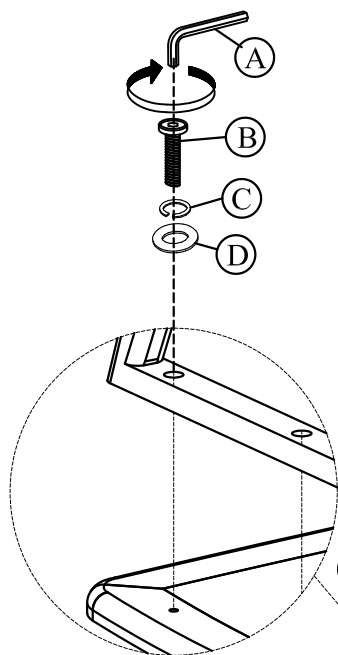

Item : 7228-80070-85 Brandon Cocktail Table

Thank you for purchasing this quality product. Be sure to unpack carefully looking for small parts which may have come loose during shipment.

Read all instruction and study the drawing carefully before starting the assembly process:

HARDWARE PACK

NO	DRAWING	DESCRIPTION	SIZE	QTY
A		ALLEN WRENCH	$\varnothing \frac{5}{32}$"	1 pc
B		BOLT	$\varnothing \frac{1}{4}$" x $1 \frac{3}{8}$"	12 pcs
C		LOCK WASHER	$\varnothing \frac{1}{4}$"	12 pcs
D		FLAT WASHER	$\varnothing \frac{1}{4}$" x $1 \frac{35}{64}$"	12 pcs

STEP 1

STEP 2

LEVELER = 4PCS

Adjust levelers if needed, to level case on uneven floor