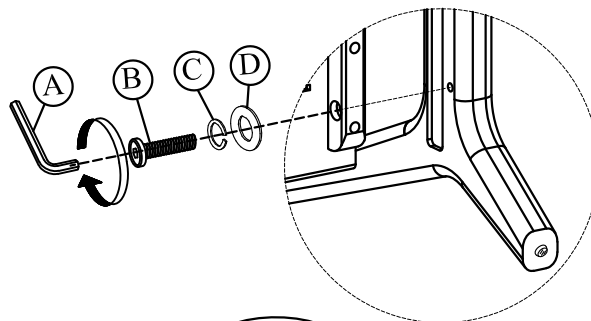

Item : 7228-80070-85 Brandon Cocktail Table

Thank you for purchasing this quality product. Be sure to unpack carefully looking for small parts which may have come loose during shipment.

Read all instruction and study the drawing carefully before starting the assembly process:

HARDWARE PACK

NO	DRAWING	DESCRIPTION	SIZE	QTY
A		ALLEN WRENCH	$\varnothing \frac{5}{32}$ "	1 pc
B		BOLT	$\varnothing \frac{1}{4}$ " x $1 \frac{3}{8}$ "	12 pcs
C		LOCK WASHER	$\varnothing \frac{1}{4}$ "	12 pcs
D		FLAT WASHER	$\varnothing \frac{1}{4}$ " x $1 \frac{35}{64}$ "	12 pcs