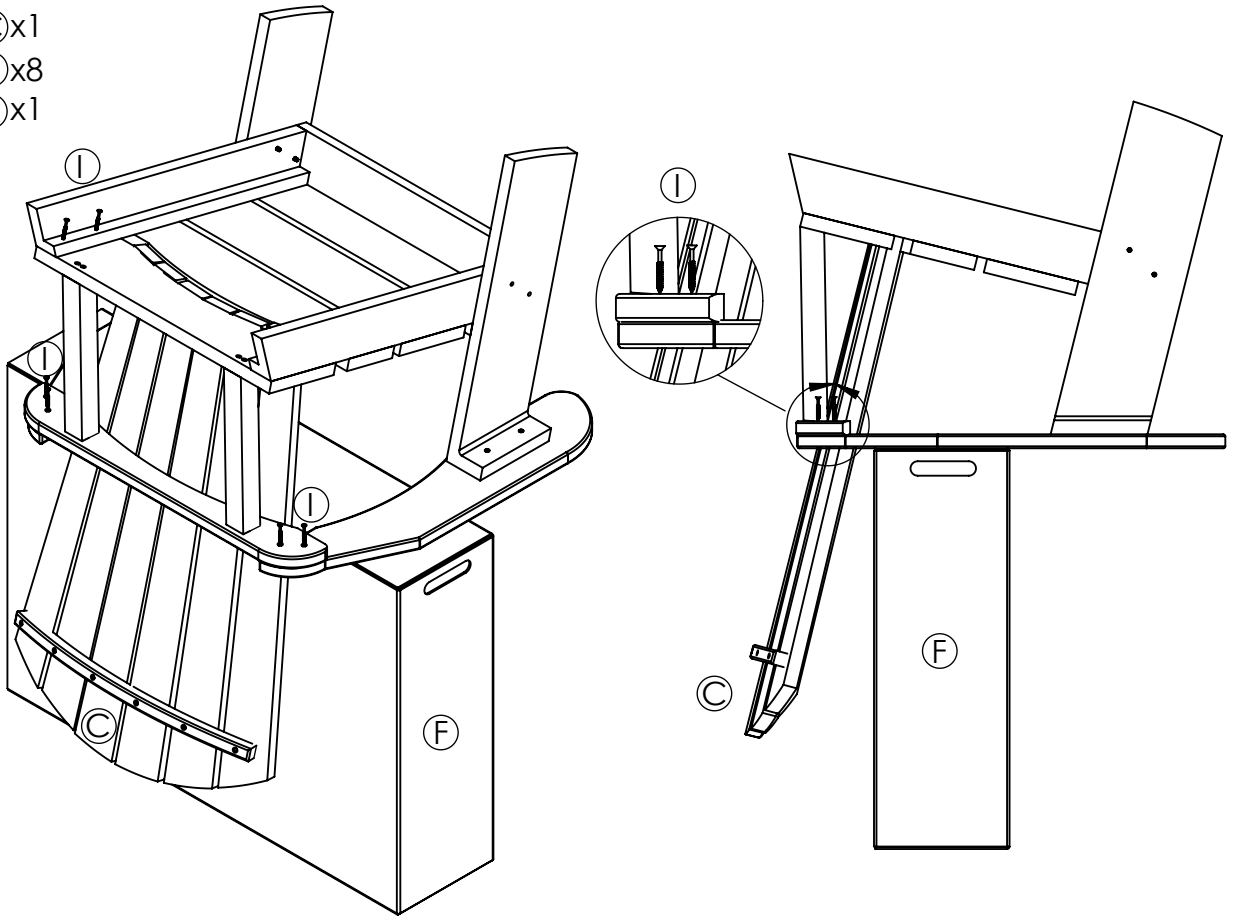

! PLEASE DO NOT OVER TIGHTEN SCREWS

(K) x 4

capterra
casual

Phone: 800.490.1283

Fax: 519.271.8544

Website: www.capterracasual.com

- 1
- Ⓐx1
 - Ⓓx1
 - Ⓔx1
 - Ⓕx1
 - Ⓙx4
 - Ⓚx4

2
 (C)x1
 (I)x8
 (F)x1

3
 (B)x2
 (I)x12
 (G)x1
 (H)x1
 (L)x2