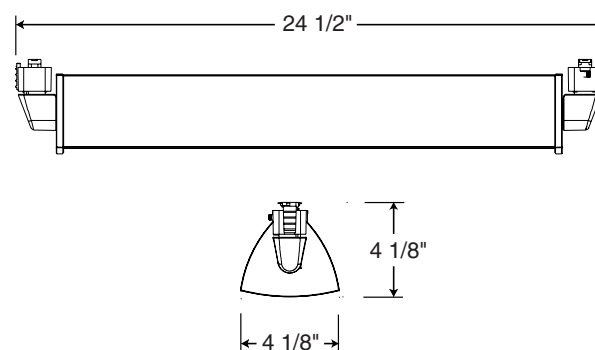

DIMENSIONS

Alternate HTYPE Trac Adapter Compatible with track systems which use a H-type track adapter, including Lithonia LTS Decorative Track (not LT type) • System specific and assembled to trac fixture • Two-position power contact provided for two-circuit application • Consult factory for additional information.

Labels UL and C-UL Listed • ENERGY STAR® certified • Union made • Assembled in U.S.A.

Buy American This product is assembled in the USA and meets the Buy America(n) government procurement requirements under FAR, DFARS and DOT. Please refer to www.acuitybrands.com/buy-american for additional information.

Warranty 5-year limited warranty. This is the only warranty provided and no other statements in this specification sheet create any warranty of any kind. All other express and implied warranties are disclaimed. Complete warranty terms located at: www.acuitybrands.com/support/warranty/terms-and-conditions

Specifications subject to change without notice.

ORDERING INFORMATION

Ordering Examples: T257L 30K 80CRI PDIM WH, T257L TEK 30K 80CRI PDIM BL

Series	Mounting Adapter Type	Color Temperature	Color Rendering Index	Dimming Compatibility	Finish
T257L 70W Wall Wash/ Flood LED	(Blank) Juno Universal 120V Trac Adapter	27K 2700K	80CRI 80 CRI Consult factory for 90 CRI versions.	OFF¹ On/Off (Non-Dimming) PDIM Phase Dimmable	BL Black SL Silver WH White
	TEK TEK 120V Trac Adapter	30K 3000K			
	HTEK¹ HTEK 277V Trac Adapter	35K 3500K			
	HTYPE H-Type Trac Adapter	40K 4000K			

Notes:

¹ HTEK versions are only available with OFF and OFF is only available with HTEK.

ConTech is a registered trademark of ConTech Lighting.

One Lithonia Way • Conyers, GA 30012 • Phone: 1-800-705-SERV (7378) • Visit us at www.acuitybrands.com
Printed in U.S.A. ©2017-2022 Acuity Brands Lighting, Inc. Rev. 07/06/22