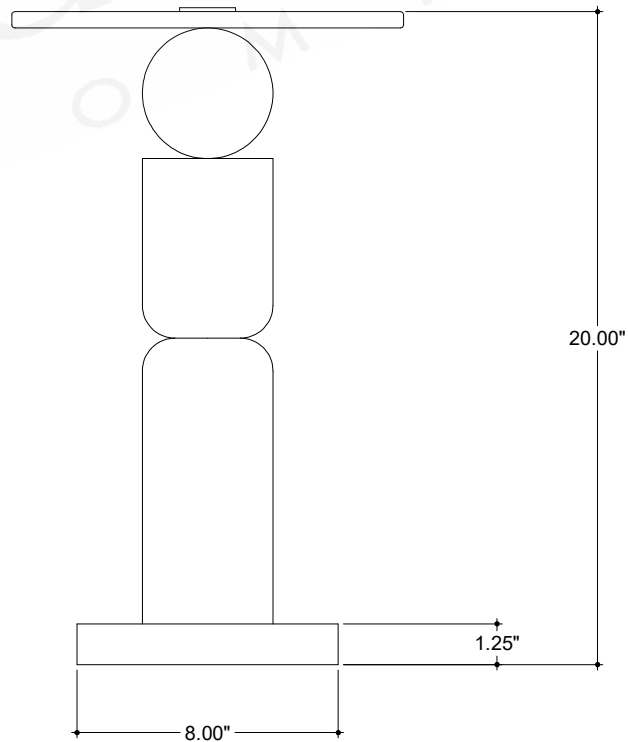

ITEM: 3000-0309

Overall Dimensions

Diameter: 12"

Height: 20"

TOP VIEW

FRONT VIEW