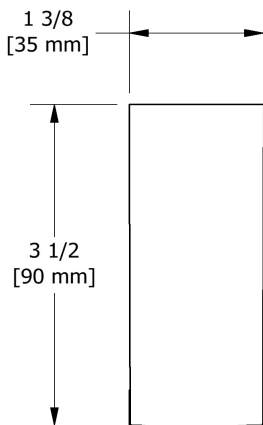

Service à la clientèle

Ontario, Ouest Canadien : 888-287-5354 Québec, Maritimes, États-Unis : 866-473-8442

Paper holder
RF3

Specifications

Description

- 4 anchor points

Sizes, models and finishes may differ from thoses presented.