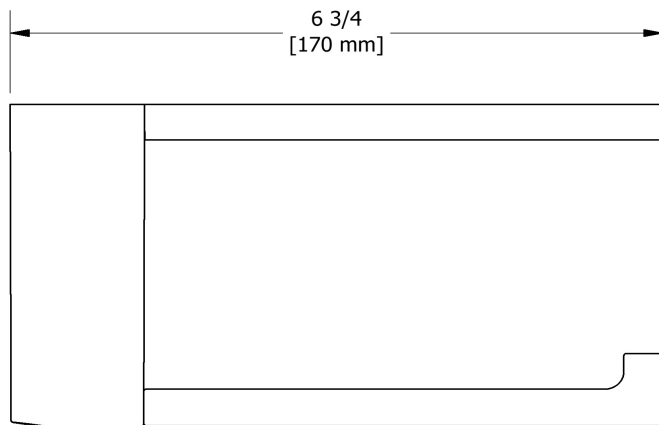

Service à la clientèle

Ontario, Ouest Canadien : 888-287-5354 Québec, Maritimes, États-Unis : 866-473-8442

Paper holder
RF3

Specifications

Description

- 4 anchor points

Sizes, models and finishes may differ from thoses presented.