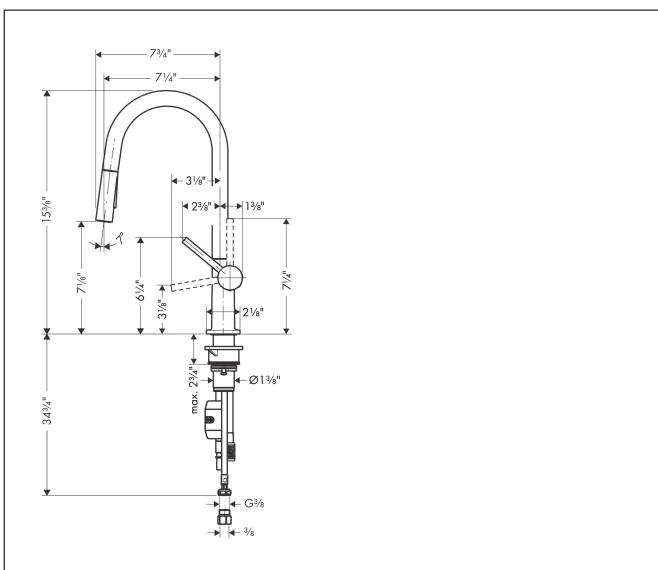

Brand	hansgrohe
Art. Name	Talis N HighArc Kitchen Faucet, A-Style 2-Spray Pull-Down, 1.75 GPM
Art. Nr.	72846251
Surface	brushed gold optic
Pos.	1

Product Picture

Drawing

Features

- Swivel range adjustable in 4 steps 60°, 110°, 150° or 360°
- Aerated spray, needle spray
- Toggle spray diverter
- MagFit magnetic sprayhead docking
- deck mounted
- Flow: 1.75 GPM (6.6 L/Min)
- Ceramic cartridge
- 3/8" connections
- Integrated double backflow prevention
- 1 3/8" Mounting hole required
- Single lever kitchen mixer, connection hoses, Fastening set, Assembly instructions