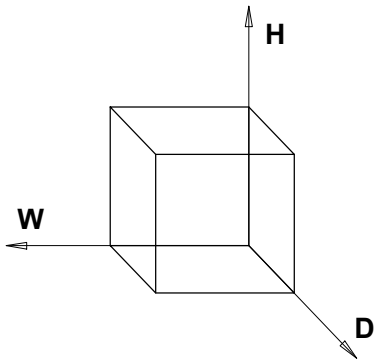

# Fallon TV Media Stand

**Net Weight: 89.3 lbs/ 40.6 Kg**