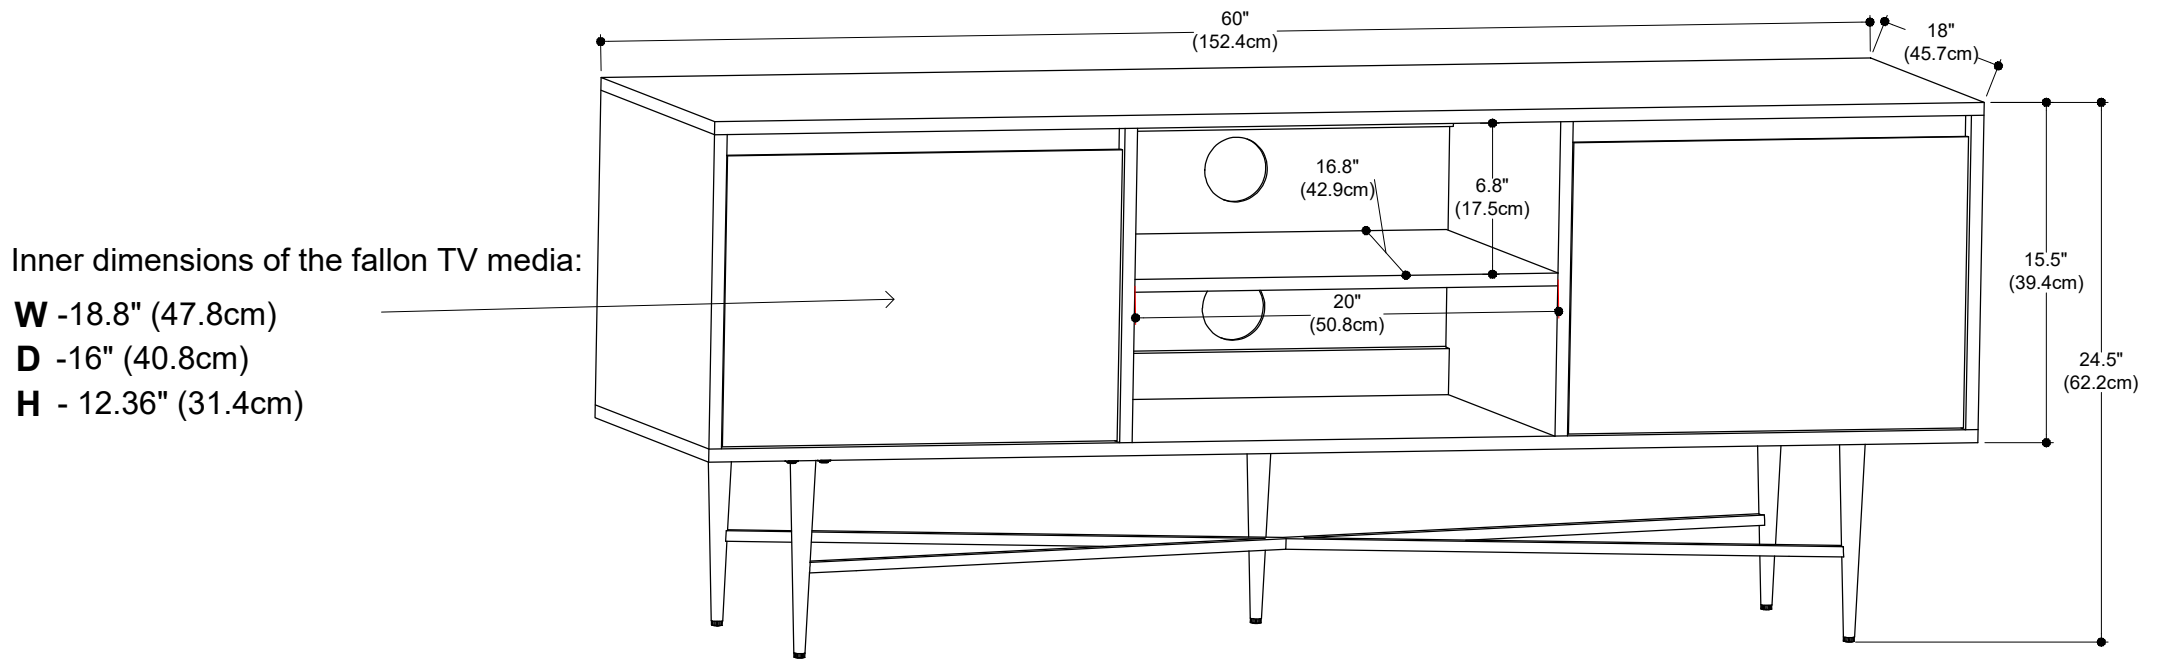

# Fallon TV Media Stand

**Net Weight: 89.3 lbs/ 40.6 Kg**