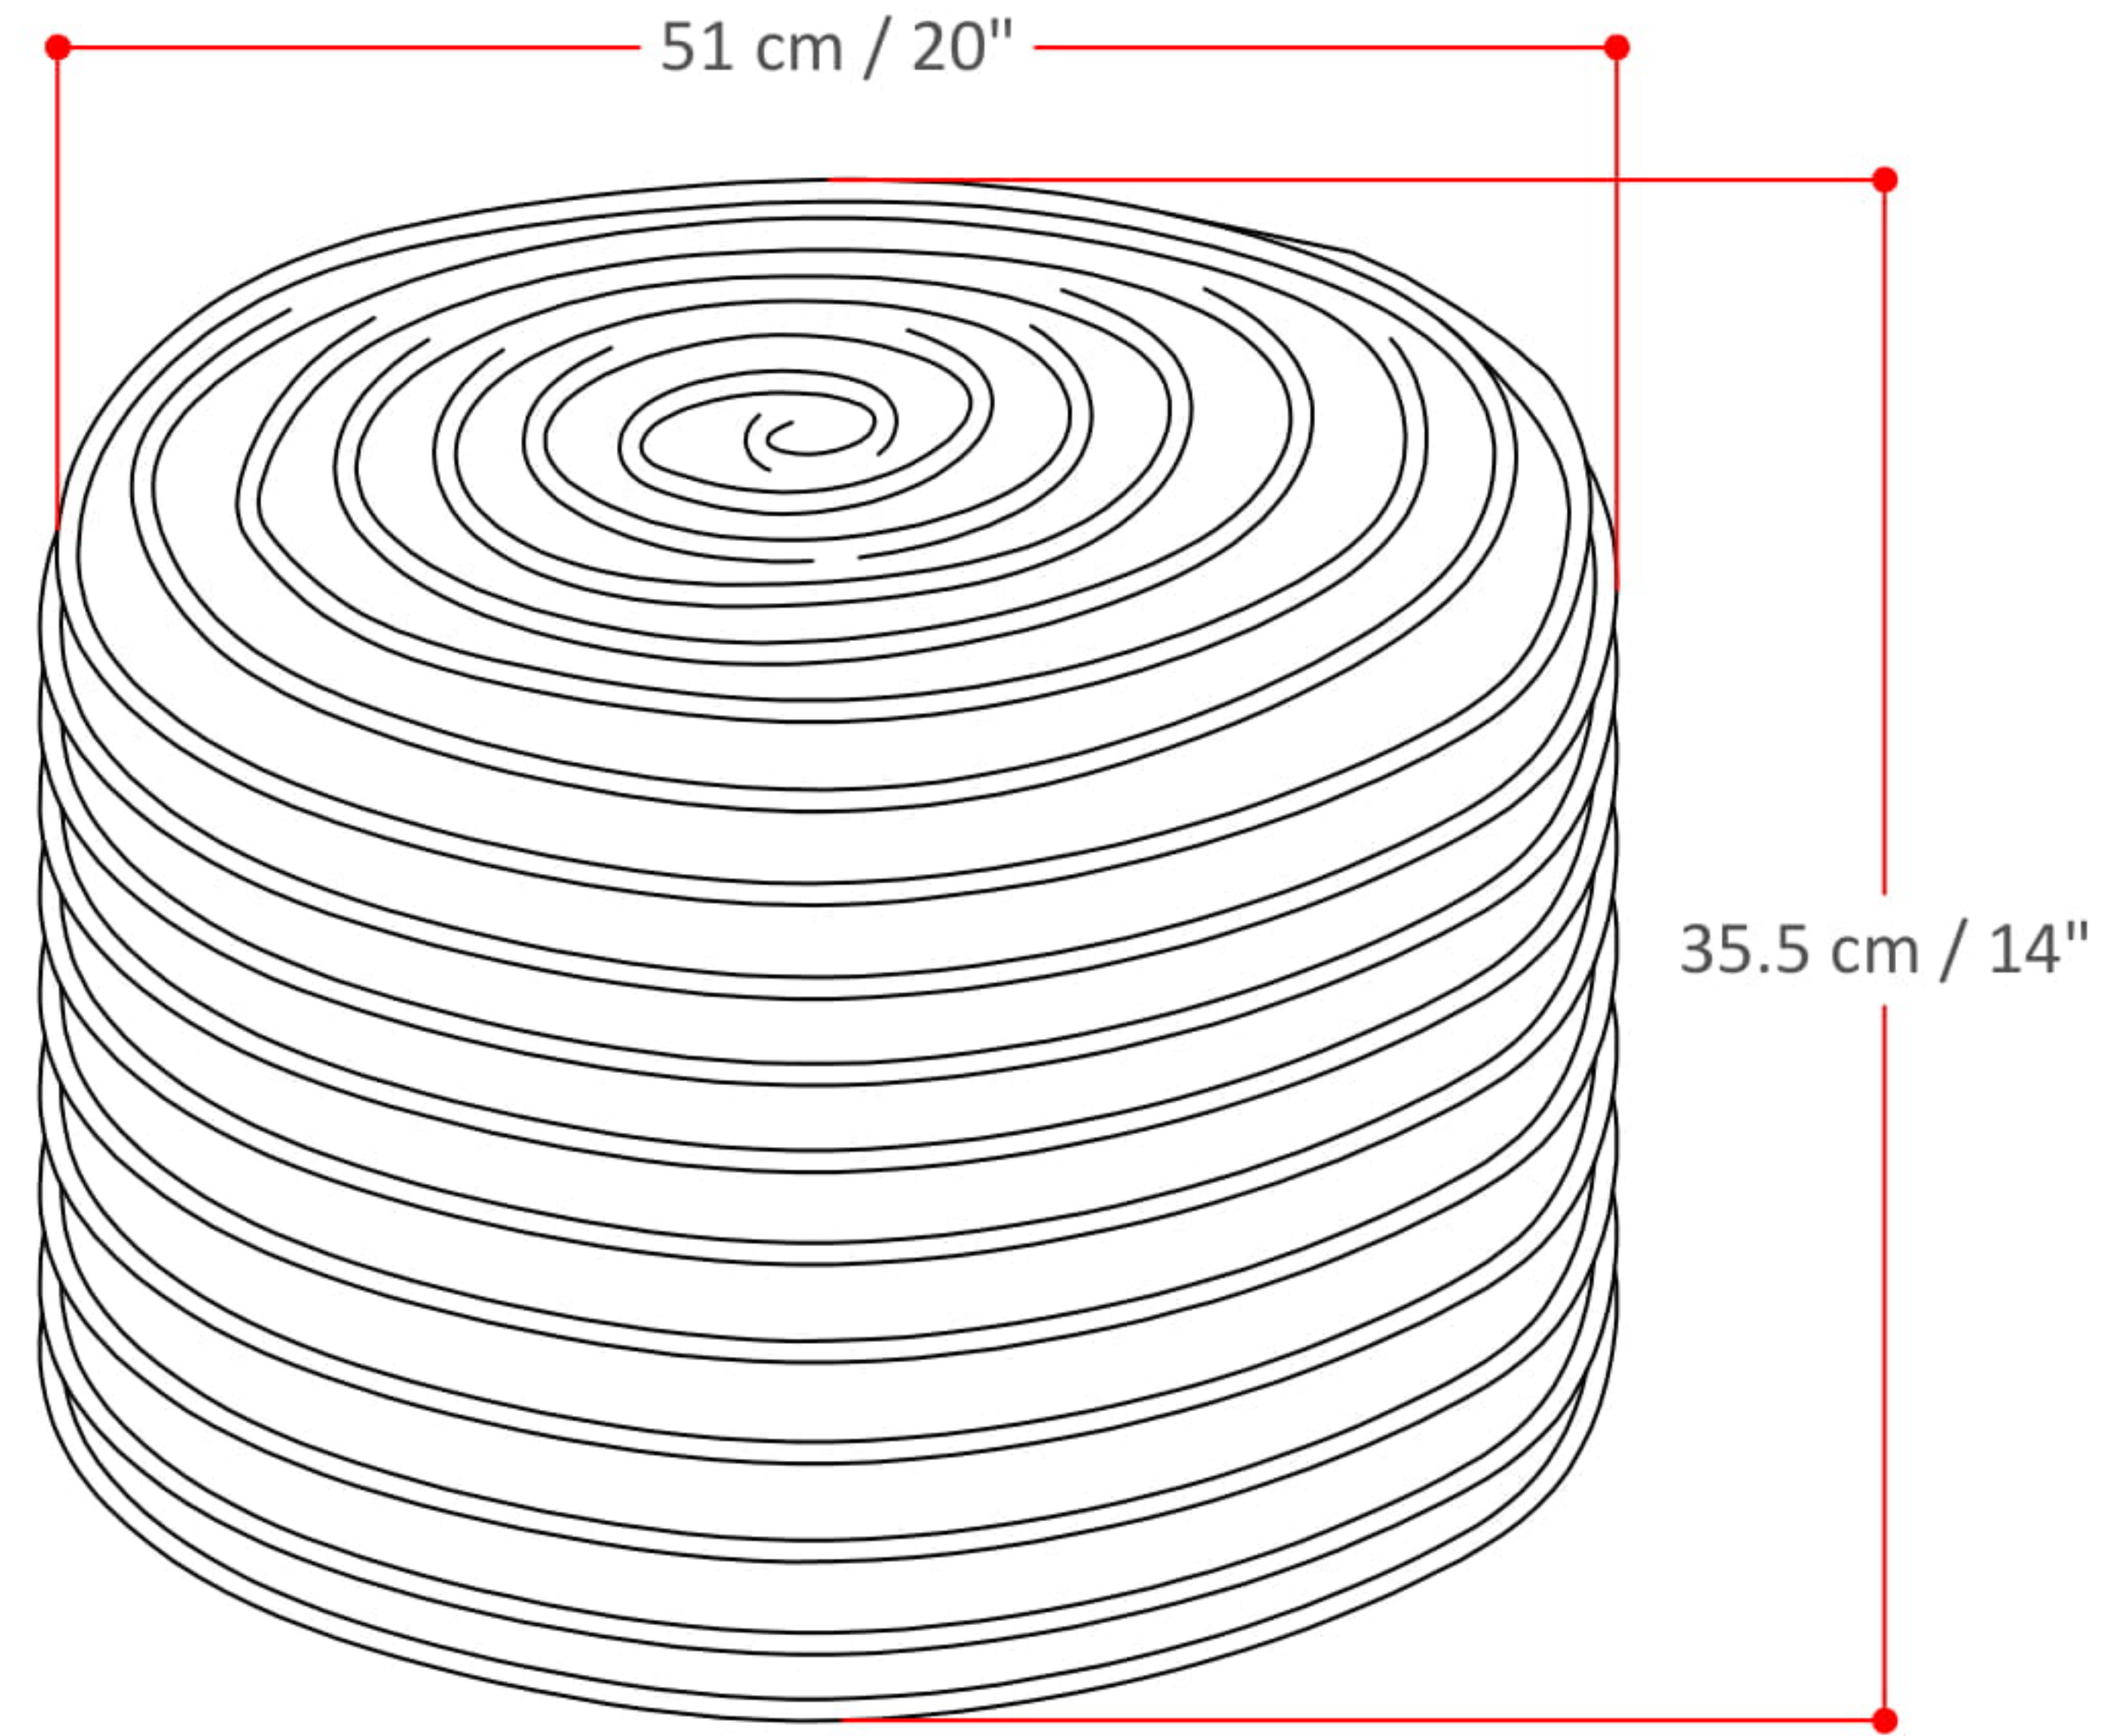

# MARGO ROUND BRAIDED POUF

Net Weight- 6.8 ( lb )