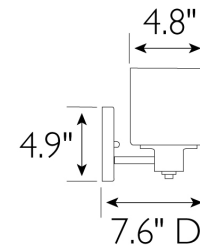

Dane 3-Light Vanity Light
Satin Nickel

SPECIFICATIONS

MOUNTING:	Wall Mount	LED BRIGHTNESS (LUMENS):	N/A
SLOPED CEILING ADAPTABLE:	No	LED COLOR CORRELATED TEMPERATURE (CCT):	N/A
LAMP TYPE 1:	Maximum 60W Medium Base Bulb	LED COLOR RENDERING INDEX (CRI):	N/A
BULB INCLUDED:	No	LED EFFICACY:	N/A
WATTS PER BULB:	60W	LED AVERAGE RATED LIFE:	N/A
TOTAL WATTAGE:	180W	ENERGY EFFICIENT:	No
DIMMABLE:	Yes	LIGHTING AMPS:	N/A
MATERIAL CONSTRUCTION:	Steel	VOLTAGE:	120V
ASSEMBLED DIMENSIONS:	6.5" H x 24" L x 7.6" D		
WEIGHT:	4.80 lbs.		
BACKPLATE DIMENSIONS:	4.9" H x 24" W		
CANOPY/PLATE DIMENSIONS:	N/A		
GLASS/SHADE DIMENSIONS:	5.3" H x 4.75" L x 4.75" D		
GLASS/SHADE MATERIAL:	Glass		
GLASS/SHADE TYPE:	Frosted		
GLASS/SHADE COLOR:	White		