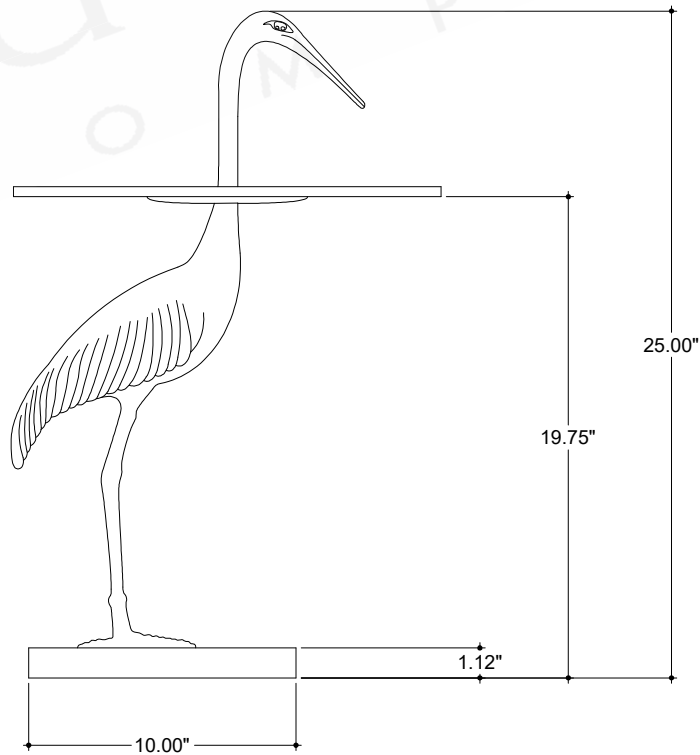

ITEM: 4000-0194

Overall Dimensions

Diameter: 16"

Height: 25 "

TOP VIEW

FRONT VIEW