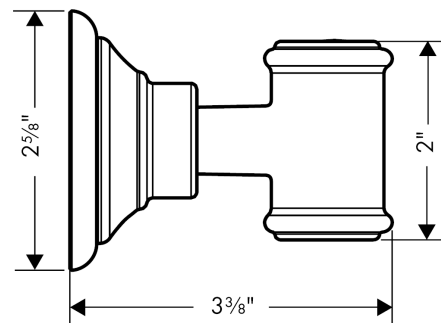

**AXOR Montreux
Handshower Holder**

Finishes : **polished nickel** Part no. : **16325830**

Description

Features

- Wall-mounted

Product image

Scale drawing

**AXOR Montreux
Handshower Holder**

Finishes : **polished nickel** Part no. : **16325830**

Exploded drawing

Year of production: **04/06 - 12/11**

**AXOR Montreux
Handshower Holder**

Finishes : **polished nickel** Part no. : **16325830**

Spare parts list

Year of production: **04/06 - 12/11**

Pos.	Description	Part no.	PC	PU
1	mounting set	96179000	0	1
2	tile-matching-disk	95538830	0	1
3	support element	96341000	0	1
4	pin	97546000	0	1
5	hexagon socket screw M4x10	97661000	0	1
6	guide	98918000	0	1