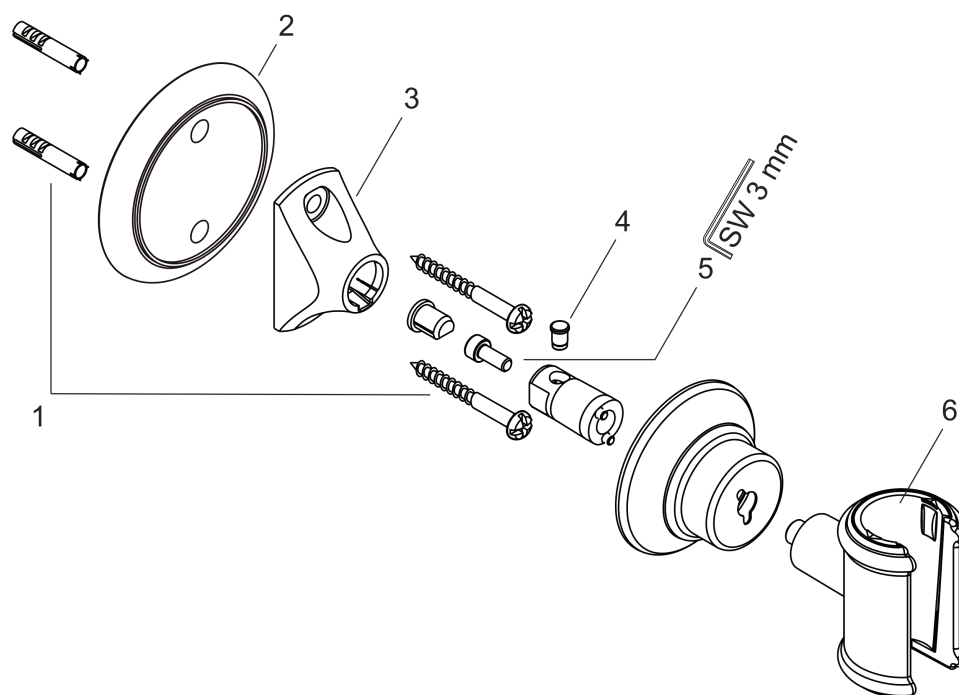

**AXOR Montreux
Handshower Holder**

Finishes : **polished nickel** Part no. : **16325830**

Description

Features

- Wall-mounted

Product image

Scale drawing

**AXOR Montreux
Handshower Holder**

Finishes : **polished nickel** Part no. : **16325830**

Exploded drawing

Year of production: **04/06 - 12/11**

**AXOR Montreux
Handshower Holder**

Finishes : **polished nickel** Part no. : **16325830**

Spare parts list

Year of production: **04/06 - 12/11**

Pos.	Description	Part no.	PC	PU
1	mounting set	96179000	0	1
2	tile-matching-disk	95538830	0	1
3	support element	96341000	0	1
4	pin	97546000	0	1
5	hexagon socket screw M4x10	97661000	0	1
6	guide	98918000	0	1