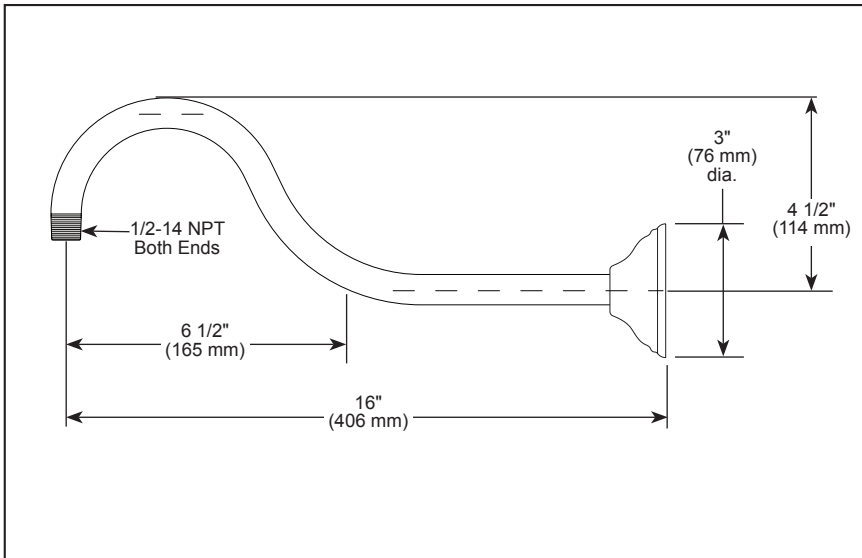

BRIZO®

SHOWER ARM AND FLANGE

STANDARD SPECIFICATIONS:

- Solid brass construction
- 1/2" NPT threads

WARRANTY

- Parts and Finish - Lifetime limited warranty; or for commercial purchasers, 10 years for multi-family residential (apartments and condominiums) and 5 years for all other commercial uses, in each case from the date the product is received by the original purchaser or their authorized representative (installation contractor, etc.).
- Please go to www.brizo.com for the complete details of our limited warranty.

COMPLIES WITH:

- ASME A112.18.1 / CSA B125.1

▲ Designate Proper Finish Suffix

Brizo Kitchen & Bath Company reserves the right (1) to make changes in specifications and materials, and (2) to change or discontinue models, both without notice or obligation. Dimensions are for reference only. See current full-line price book or www.brizo.com for finish options and product availability.

BSP-B-RP54168 Rev. C

Brizo Kitchen & Bath Faucet Company

55 E. 111th Street, Carmel, IN 46280
350 South Edgeware Road, St. Thomas, ON N5P 4L1
© 2025 Brizo Kitchen & Bath Faucet Company