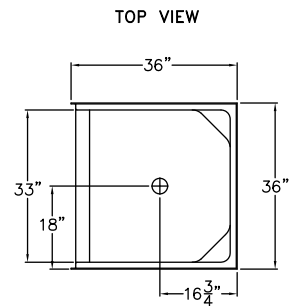

**S614**  
36" x 36" x 76"

**FEATURES**

FINISH	PRODUCT	PIECES	WALL
AcrylX™	Shower	One	Smooth

**OPTIONS**

WHIRLPOOL	STANDARD COLOR	ACCESSORIES
No	White, Bone, Biscuit	Drain

**TECHNICAL INFORMATION**

WT	LOAD FACTOR	HANDED BY	CODES
105	1.06	Center Drain	ANSI 124.1, UPC

AVAILABILITY ■

Due to the nature of the materials, dimensions may vary +/- 1/2".