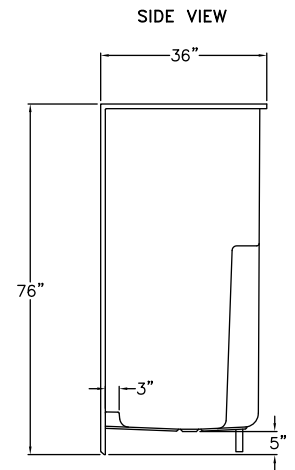

**S614**  
36" x 36" x 76"

**FEATURES**

FINISH	PRODUCT	PIECES	WALL
AcrylX™	Shower	One	Smooth

**OPTIONS**

WHIRLPOOL	STANDARD COLOR	ACCESSORIES
No	White, Bone, Biscuit	Drain

**TECHNICAL INFORMATION**

WT	LOAD FACTOR	HANDED BY	CODES
105	1.06	Center Drain	ANSI 124.1, UPC

AVAILABILITY ■

Due to the nature of the materials, dimensions may vary +/- 1/2".