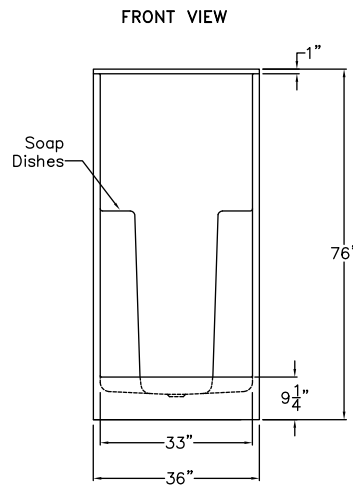

**S614**  
36" x 36" x 76"

**FEATURES**

FINISH	PRODUCT	PIECES	WALL
AcrylX™	Shower	One	Smooth

**OPTIONS**

WHIRLPOOL	STANDARD COLOR	ACCESSORIES
No	White, Bone, Biscuit	Drain

**TECHNICAL INFORMATION**

WT	LOAD FACTOR	HANDED BY	CODES
105	1.06	Center Drain	ANSI 124.1, UPC

AVAILABILITY ■

Due to the nature of the materials, dimensions may vary +/- 1/2".