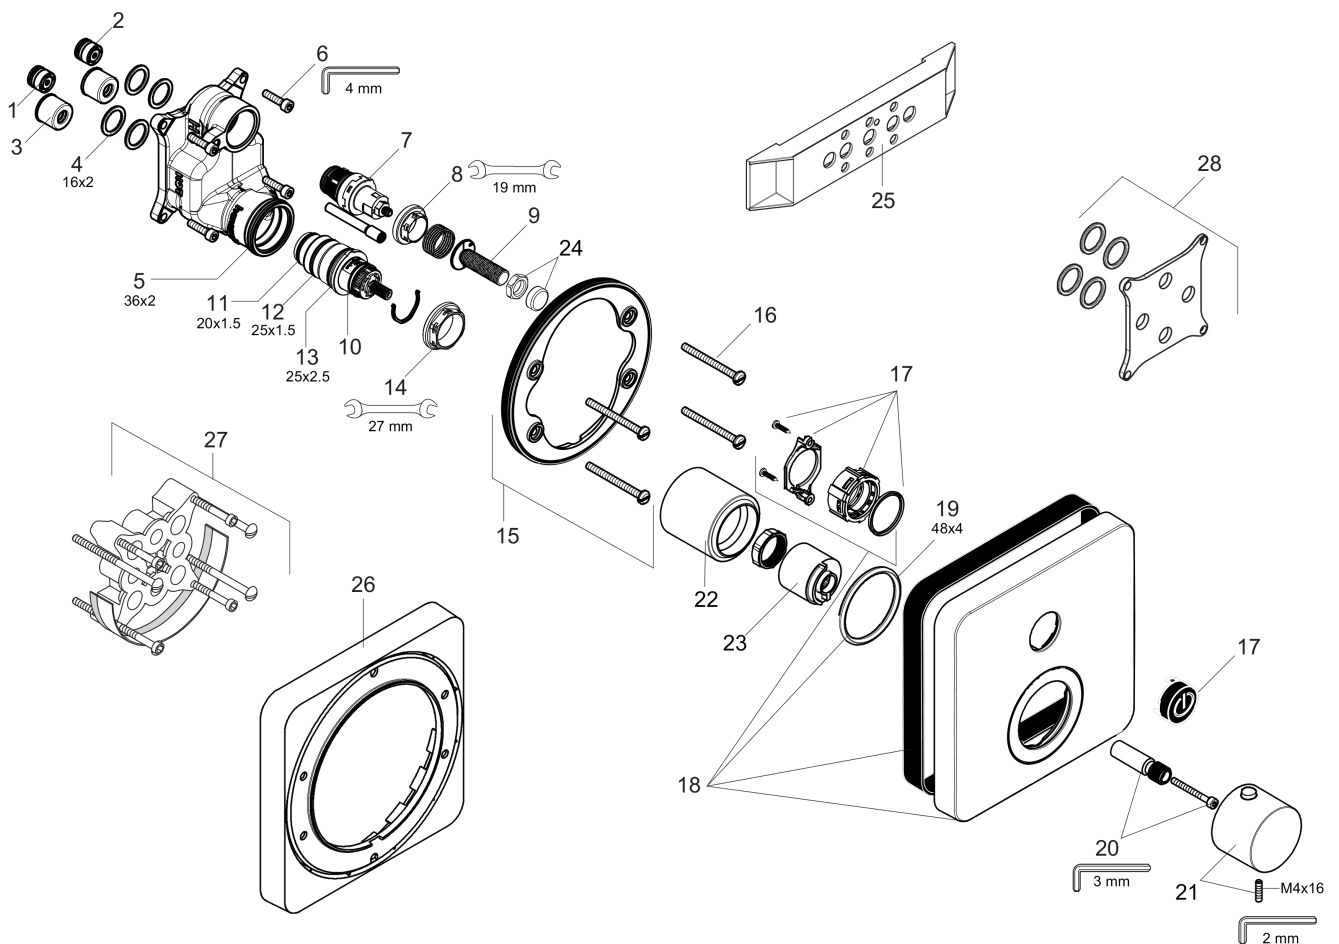

## Scale drawing

**AXOR ShowerSelect**  
**Thermostatic Trim SoftCube for 1 Function**  
 Finishes : **brushed nickel**    Part no. : **36705821**

## Exploded drawing

Year of production: >02/16

**AXOR ShowerSelect**  
**Thermostatic Trim SoftCube for 1 Function**  
 Finishes : **brushed nickel** Part no. : **36705821**