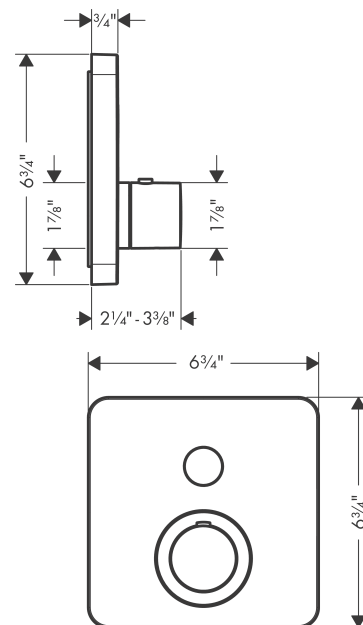

### Features

- Select push-button on/off control for 1 outlet
- Flow: 7.0 GPM (26.5 L/Min)
- Thermostatic cartridge, Start/stop cartridge
- Anti-scald 100° safety stop
- Optimized for water-efficient shower products
- Thermostat is delivered with On/Off button

## Scale drawing

**AXOR ShowerSelect**  
**Thermostatic Trim SoftCube for 1 Function**  
 Finishes : **brushed nickel**    Part no. : **36705821**