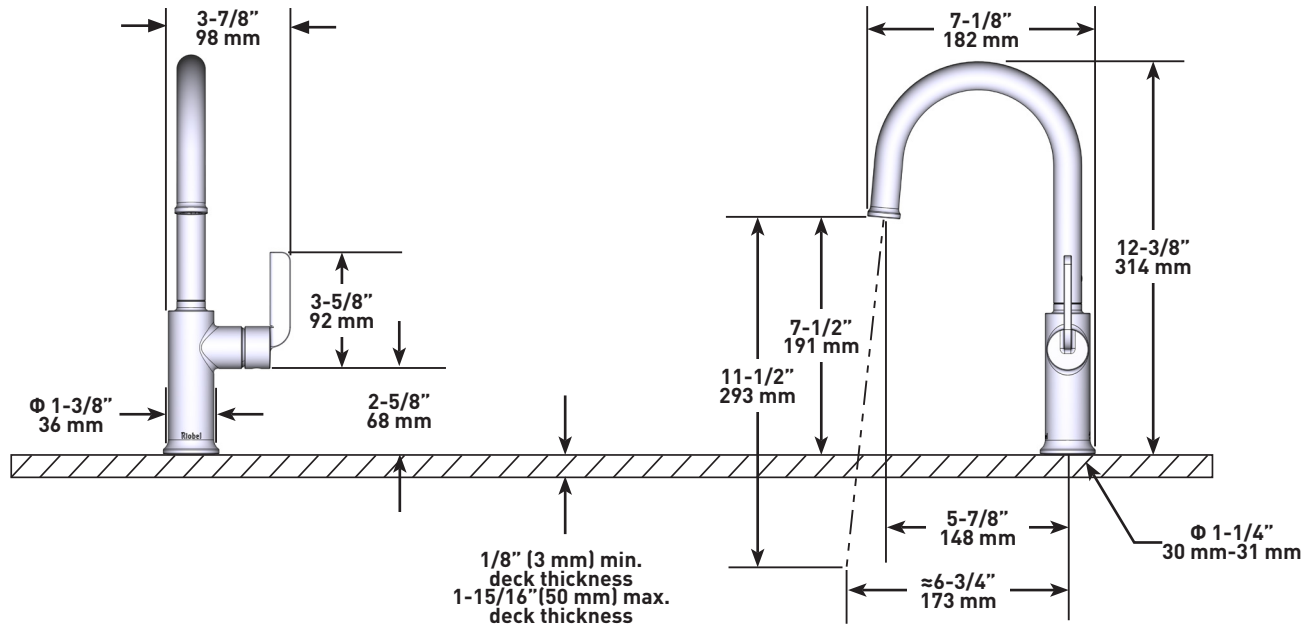

For warranty or additional information, contact:

U.S.A.
houseofrohl.com/support
1-800-777-9762

QUEBEC / MARITIMES / WESTERN CANADA
QUÉBEC / MARITIMES / OUEST CANADIEN
QUEBEC / MARITIMOS / CANADA OCCIDENTAL
houseofrohl.ca/support
1-866-473-8442

ONTARIO
houseofrohl.ca/support
1-800-287-5354