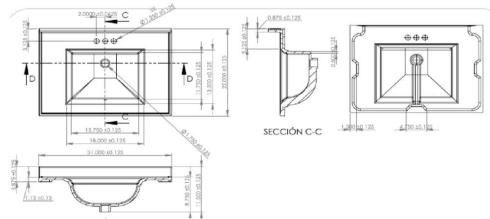

White Wyndham 2-Door Vanity with Cultured Marble 4" Centerset Camilla Vanity Top, Unassembled, 25x22

SPECIFICATIONS

MATERIAL CONSTRUCTION:	Wood/Cultured Marble
ASSEMBLY REQUIRED:	Yes
ASSEMBLED DIMENSIONS:	35.5" H x 25" L x 22" D
ASSEMBLED WEIGHT:	82.3 lbs.
TOOLS NEEDED FOR INSTALLATION:	Screwdriver
CONSTRUCTION TYPE:	Frameless
HINGE STYLE:	Concealed
DOOR STYLE:	2 MDF Slab Doors
DRAWER STYLE:	N/A
GLIDE STYLE:	N/A
FAKE DWR STYLE:	MDF
DWR #1 DIMENSIONS:	N/A
DWR CONSTRUCTION:	N/A
SHELF STYLE:	N/A
SHELF ADJUSTABILITY INCREMENTS:	N/A
SHELF MAX WEIGHT CAPACITY:	N/A
SHELF DIMENSIONS:	N/A
SHELF THICKNESS:	N/A
SHELF MATERIAL:	N/A
FRAME STYLE:	N/A
FACE FRAME MATERIAL:	N/A
SIDES MATERIAL:	Particle Board
BOTTOM MATERIAL:	Particle Board

TOE KICK INSET WIDTH:	4.5"
BACK PANEL MATERIAL:	N/A
BACK BRACE MATERIAL:	Particle Board
FAUCET TYPE:	Lav Centerset
NUMBER OF MOUNTING HOLES:	3
BOWL MATERIAL:	Cultured Marble
BACK SPLASH INCLUDED:	Yes
COLOR:	Solid White
NUMBER OF BOWLS:	1
BOWL DIMENSIONS:	7.75" H x 18.5" W x 14" D
BOWL SHAPE:	Rectangle
SINK THICKNESS:	N/A
MOUNTING TYPE:	Integrated
OVERFLOW HOLE:	Yes
WARRANTY:	1-Year limited warranty
CARB COMPLIANT:	CARB Phase 2
LEGAL FOR SALE IN CALIFORNIA:	Yes
TSCA TITLE IV COMPLIANT:	Yes