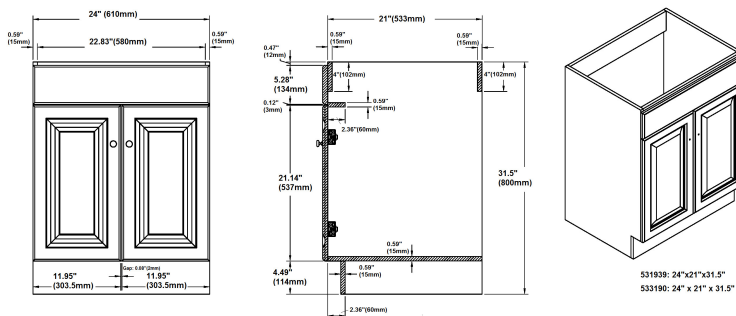

White Wyndham 2-Door Vanity with Cultured Marble 4" Centerset Camilla Vanity Top, Unassembled, 25x22

SPECIFICATIONS

MATERIAL CONSTRUCTION:	Wood/Cultured Marble
ASSEMBLY REQUIRED:	Yes
ASSEMBLED DIMENSIONS:	35.5" H x 25" L x 22" D
ASSEMBLED WEIGHT:	82.3 lbs.
TOOLS NEEDED FOR INSTALLATION:	Screwdriver
CONSTRUCTION TYPE:	Frameless
HINGE STYLE:	Concealed
DOOR STYLE:	2 MDF Slab Doors
DRAWER STYLE:	N/A
GLIDE STYLE:	N/A
FAKE DWR STYLE:	MDF
DWR #1 DIMENSIONS:	N/A
DWR CONSTRUCTION:	N/A
SHELF STYLE:	N/A
SHELF ADJUSTABILITY INCREMENTS:	N/A
SHELF MAX WEIGHT CAPACITY:	N/A
SHELF DIMENSIONS:	N/A
SHELF THICKNESS:	N/A
SHELF MATERIAL:	N/A
FRAME STYLE:	N/A
FACE FRAME MATERIAL:	N/A
SIDES MATERIAL:	Particle Board
BOTTOM MATERIAL:	Particle Board

TOE KICK INSET WIDTH:	4.5"
BACK PANEL MATERIAL:	N/A
BACK BRACE MATERIAL:	Particle Board
FAUCET TYPE:	Lav Centerset
NUMBER OF MOUNTING HOLES:	3
BOWL MATERIAL:	Cultured Marble
BACK SPLASH INCLUDED:	Yes
COLOR:	Solid White
NUMBER OF BOWLS:	1
BOWL DIMENSIONS:	7.75" H x 18.5" W x 14" D
BOWL SHAPE:	Rectangle
SINK THICKNESS:	N/A
MOUNTING TYPE:	Integrated
OVERFLOW HOLE:	Yes
WARRANTY:	1-Year limited warranty
CARB COMPLIANT:	CARB Phase 2
LEGAL FOR SALE IN CALIFORNIA:	Yes
TSCA TITLE IV COMPLIANT:	Yes